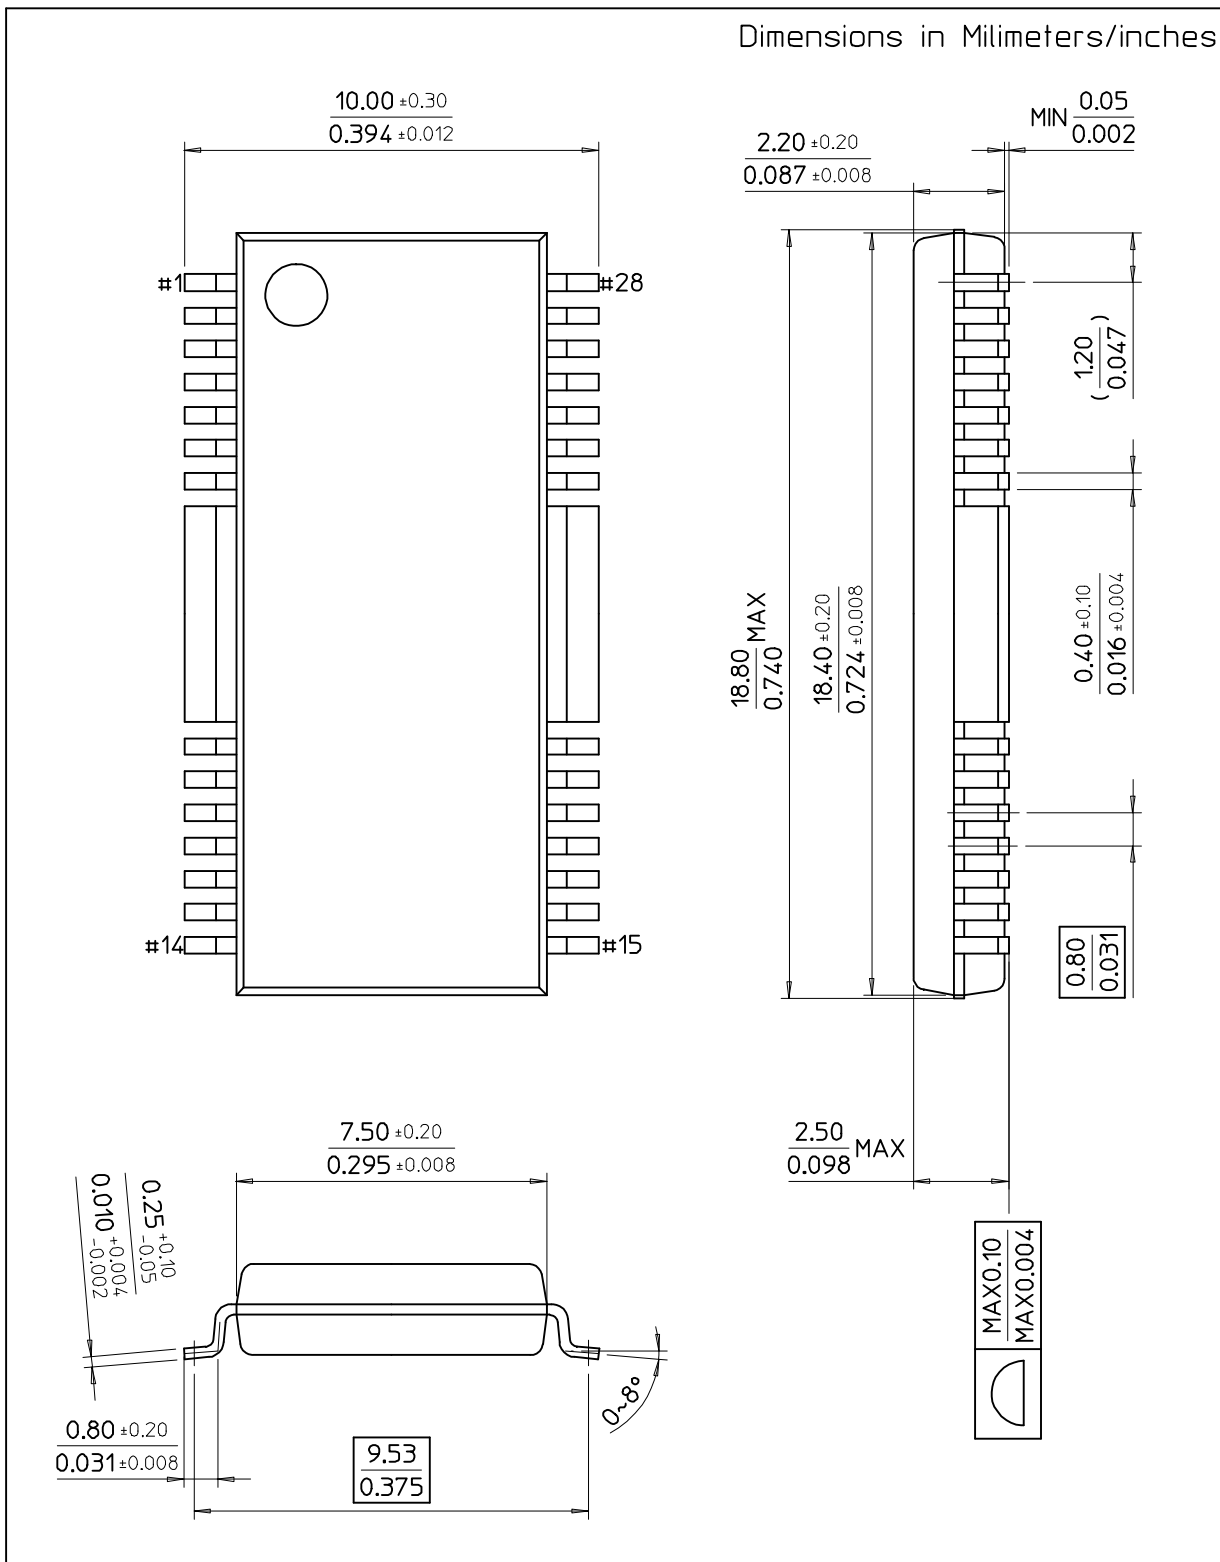

28-SSOPH-375

Dimensions in Millimeters/inches