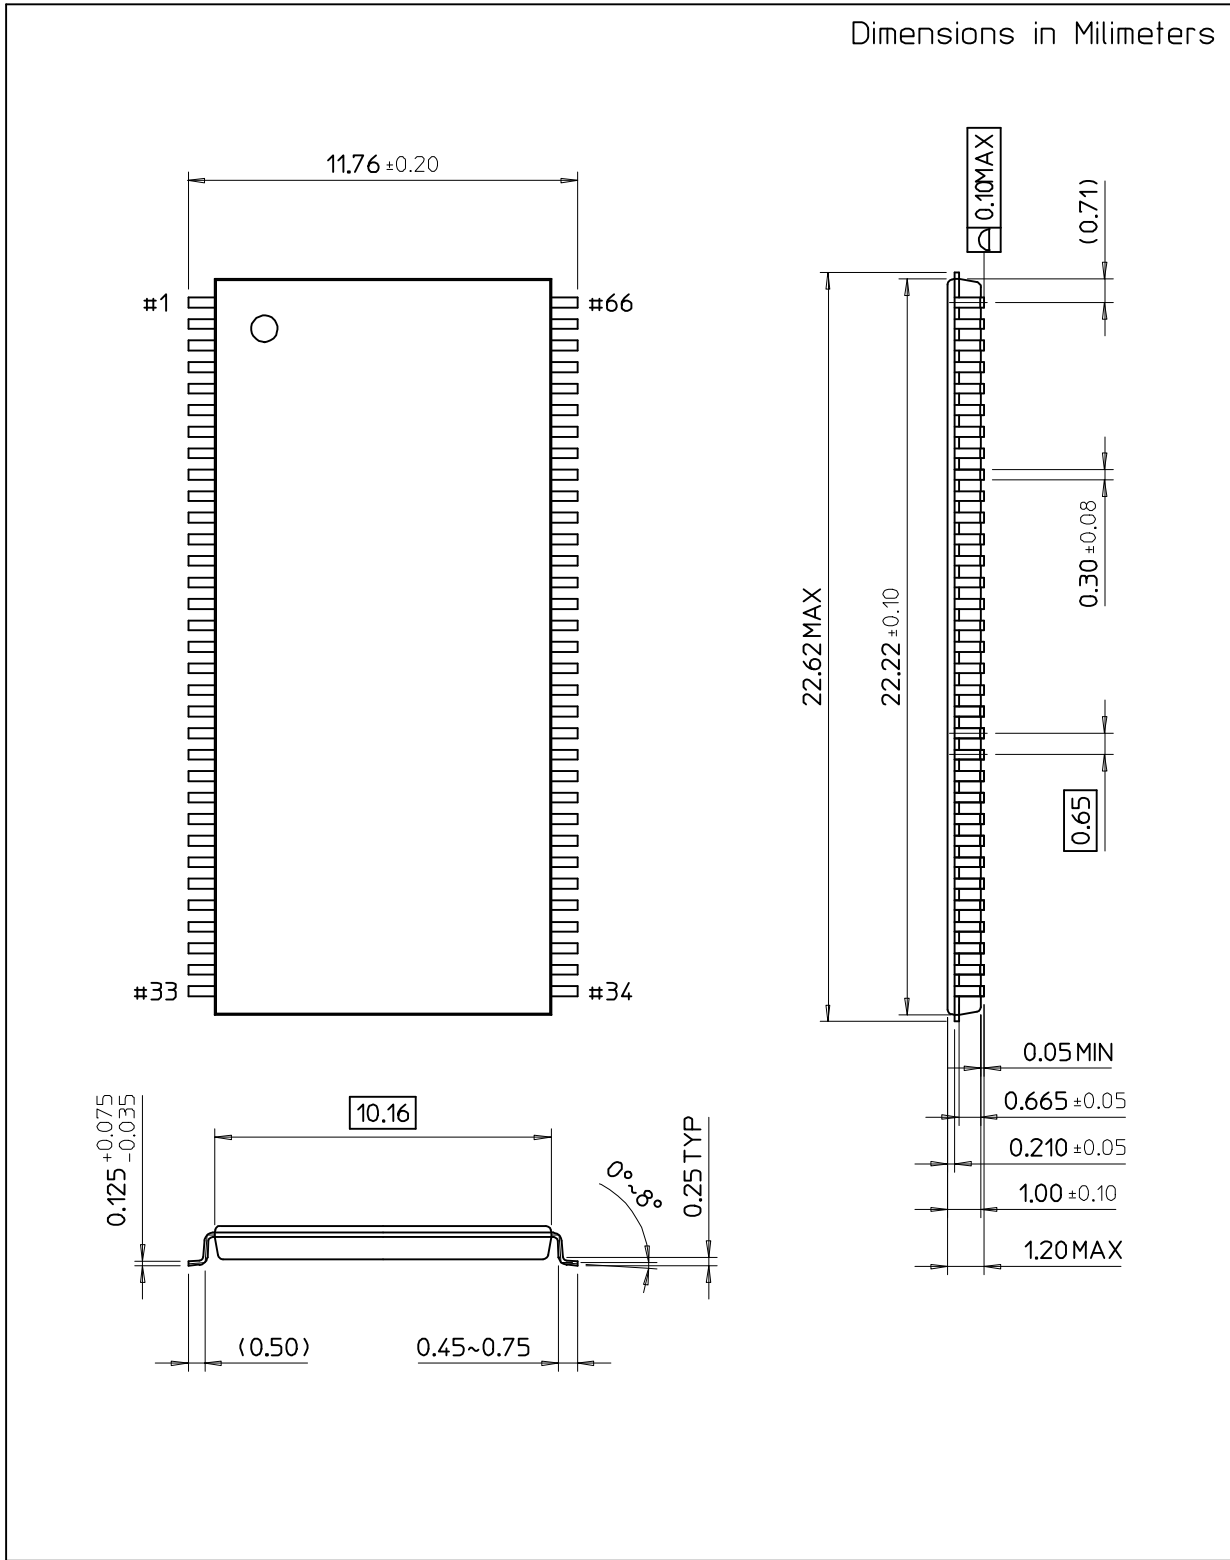

66-TSOP2-400F

Dimensions in Millimeters