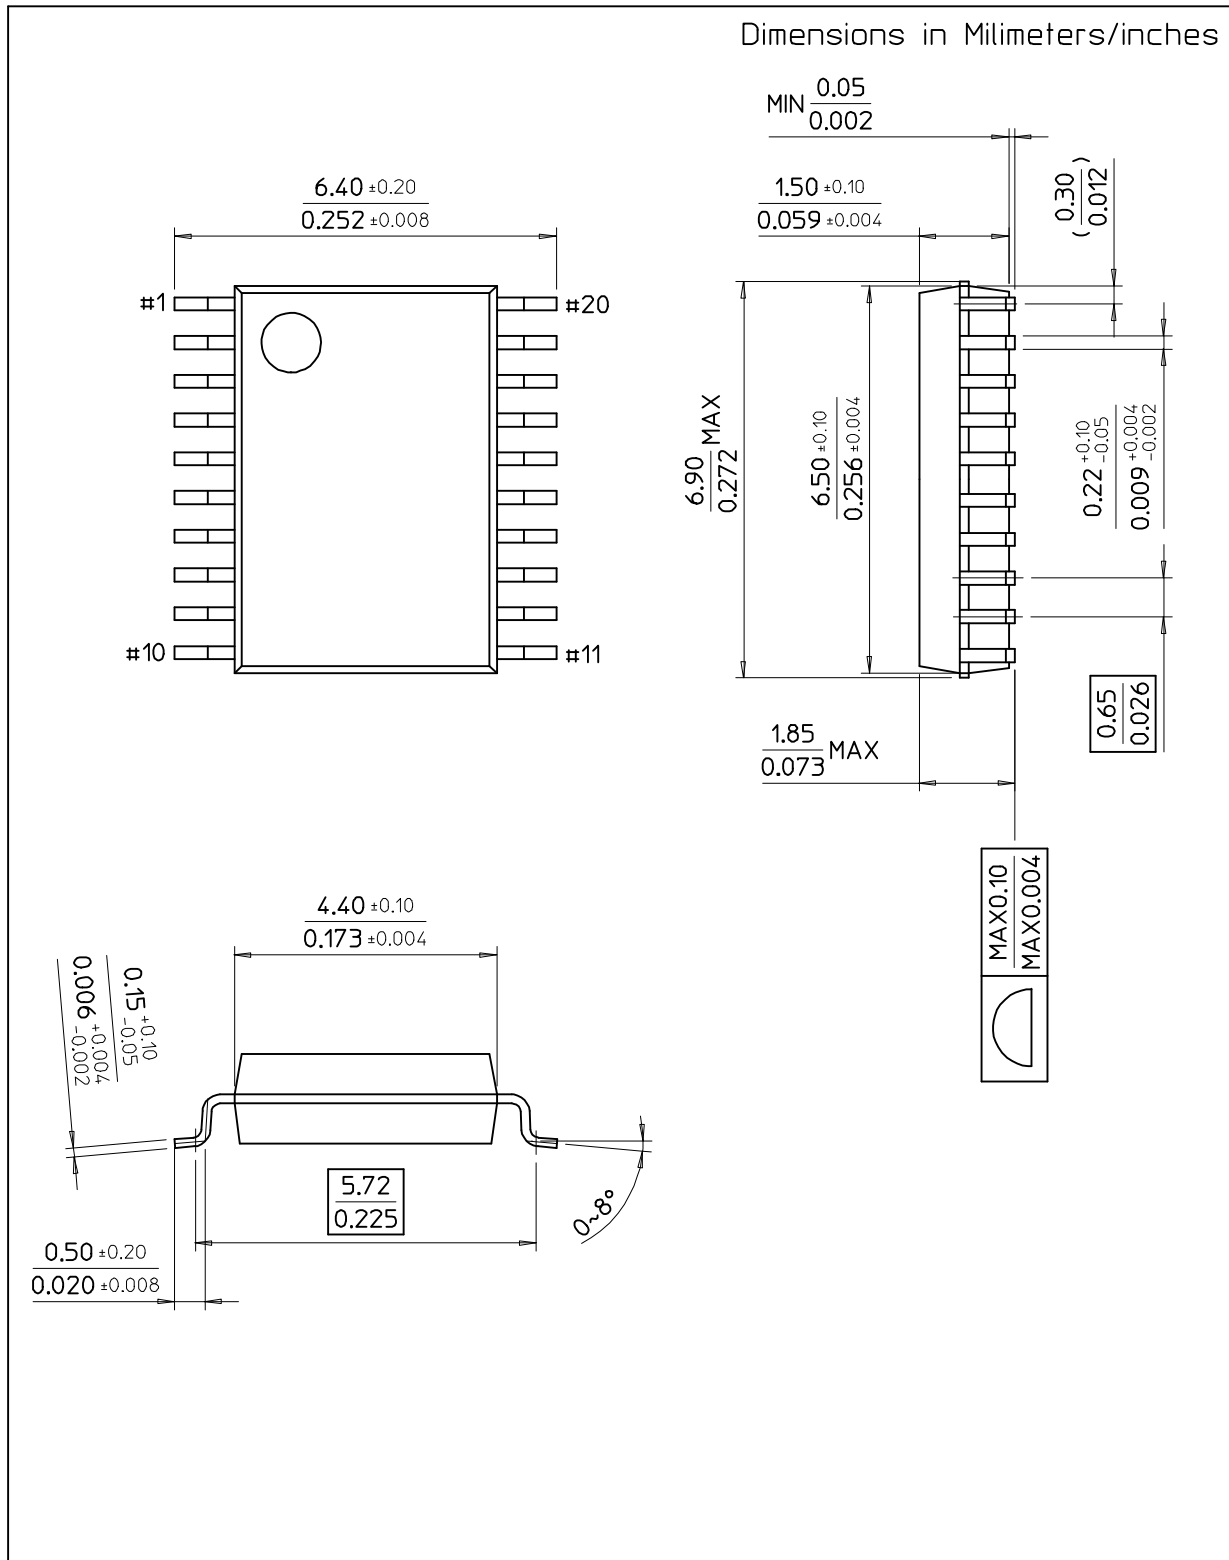

20-SSOP-225