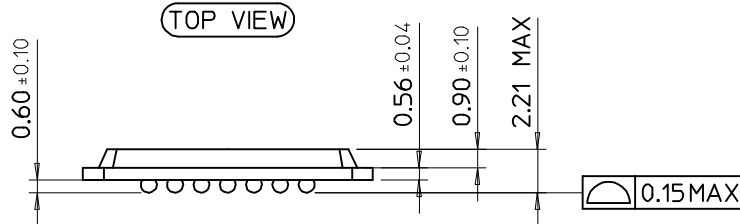

119-BGA-1422

Dimensions in Millimeters

TOP VIEW

BOTTOM VIEW