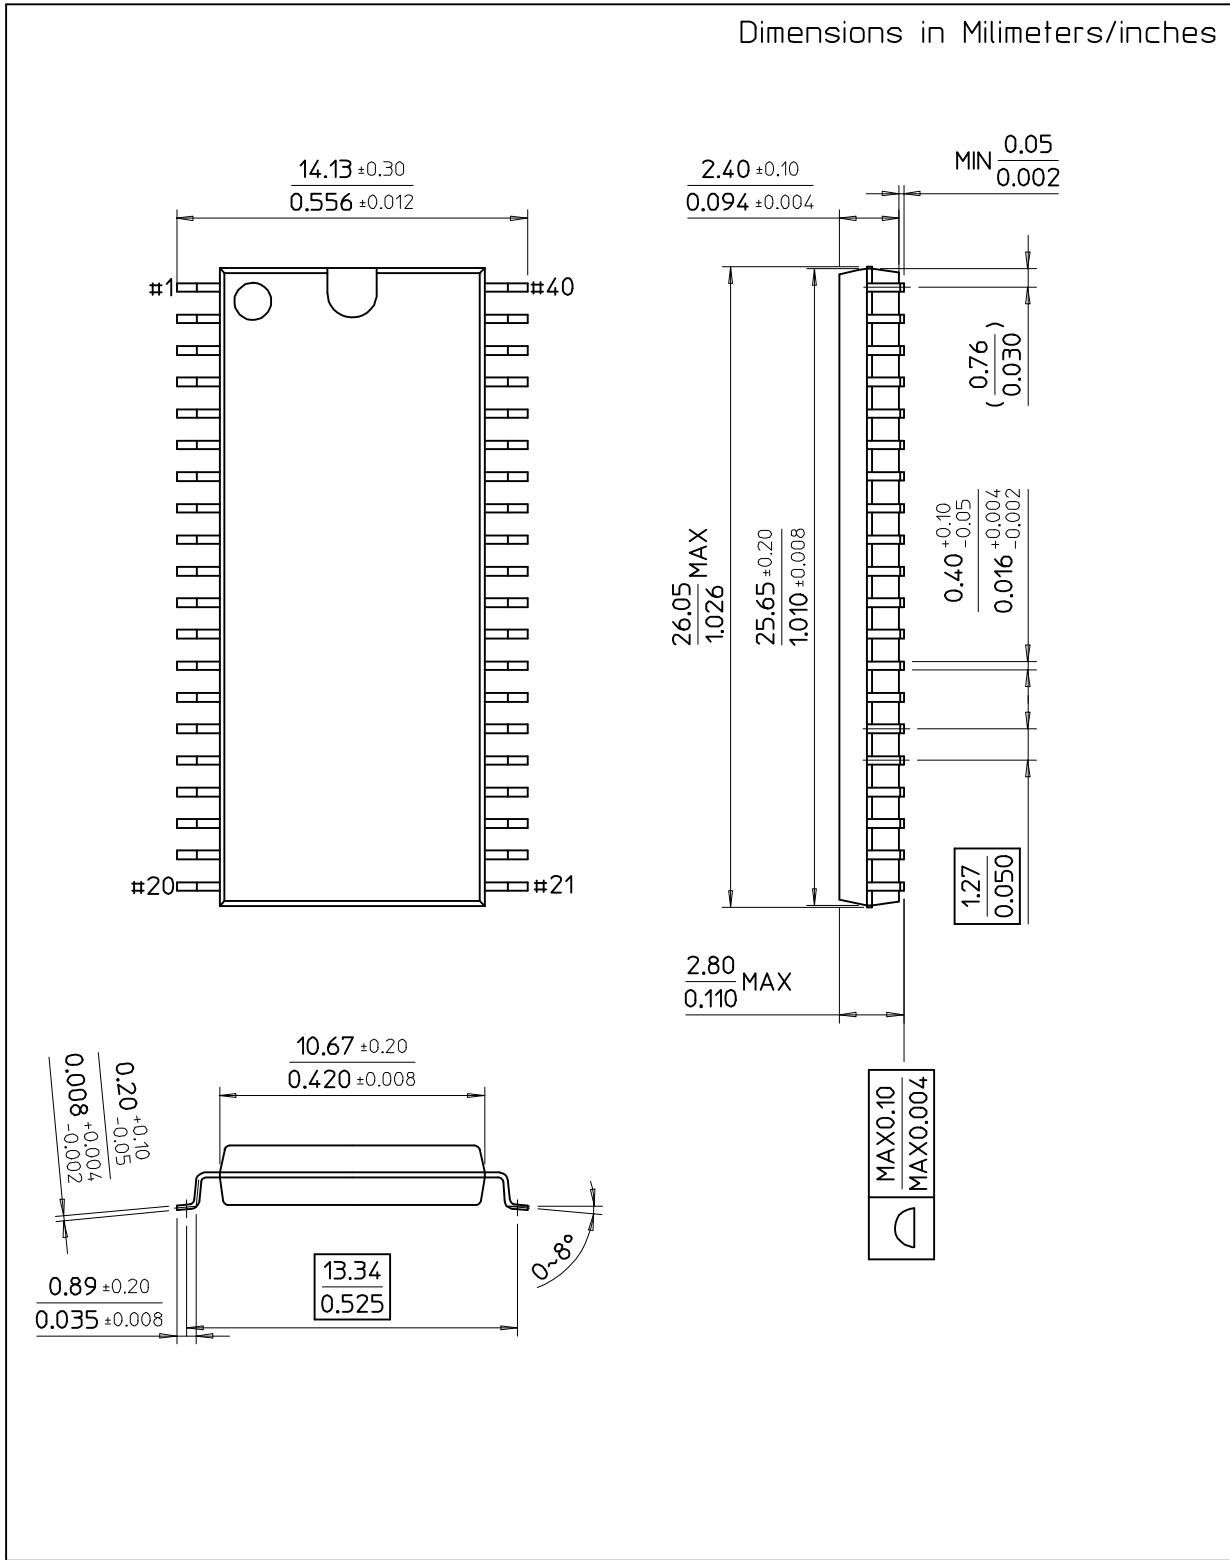

40-SOP-525

Dimensions in Millimeters/inches