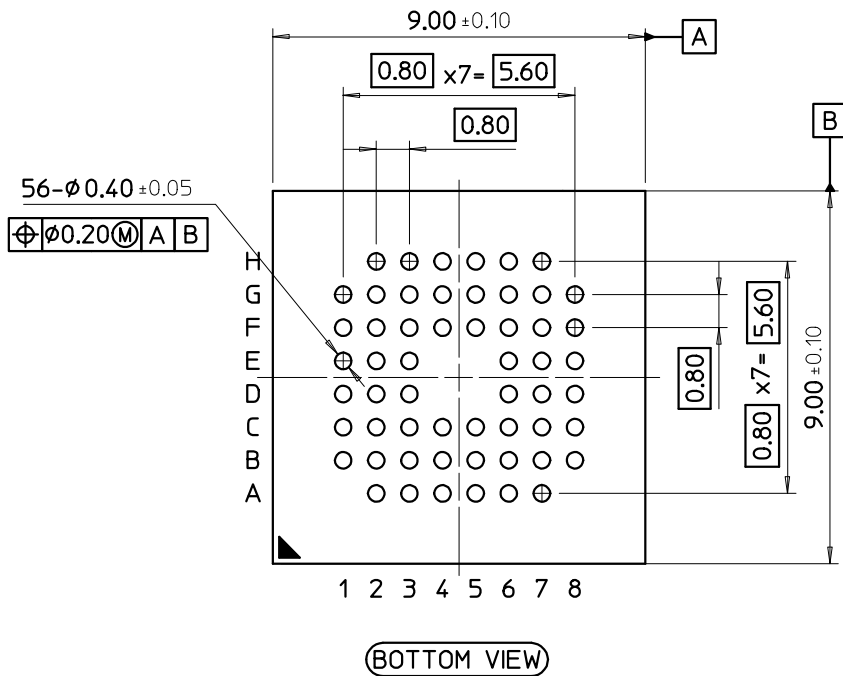

64(56)-FBGA-9.00x9.00

Dimensions in Millimeters