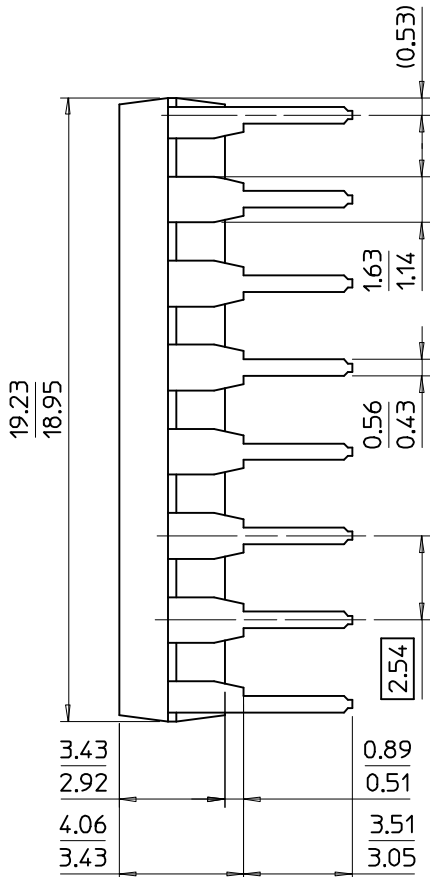

Dimensions in Millimeters

TOP VIEW

BOTTOM VIEW

492-TEBGA-3535-AN

Dimensions in Millimeters

(TOP VIEW)

(BOTTOM VIEW)

8-DIP-300

Dimensions in Millimeters/inches

14-DIP-300

Dimensions in Millimeters/inches

16-DIP-300A

Dimensions in Millimeters/inches

16-DIP-300A-SG

Dimensions in Millimeters

16-DIP-300B-SG

Dimensions in Millimeters

18-DIP-300A

Dimensions in Milimeters/inches

18-DIP-300A-SG

Dimensions in Millimeters

18-DIP-300B-SG

Dimensions in Millimeters

20-DIP-300A