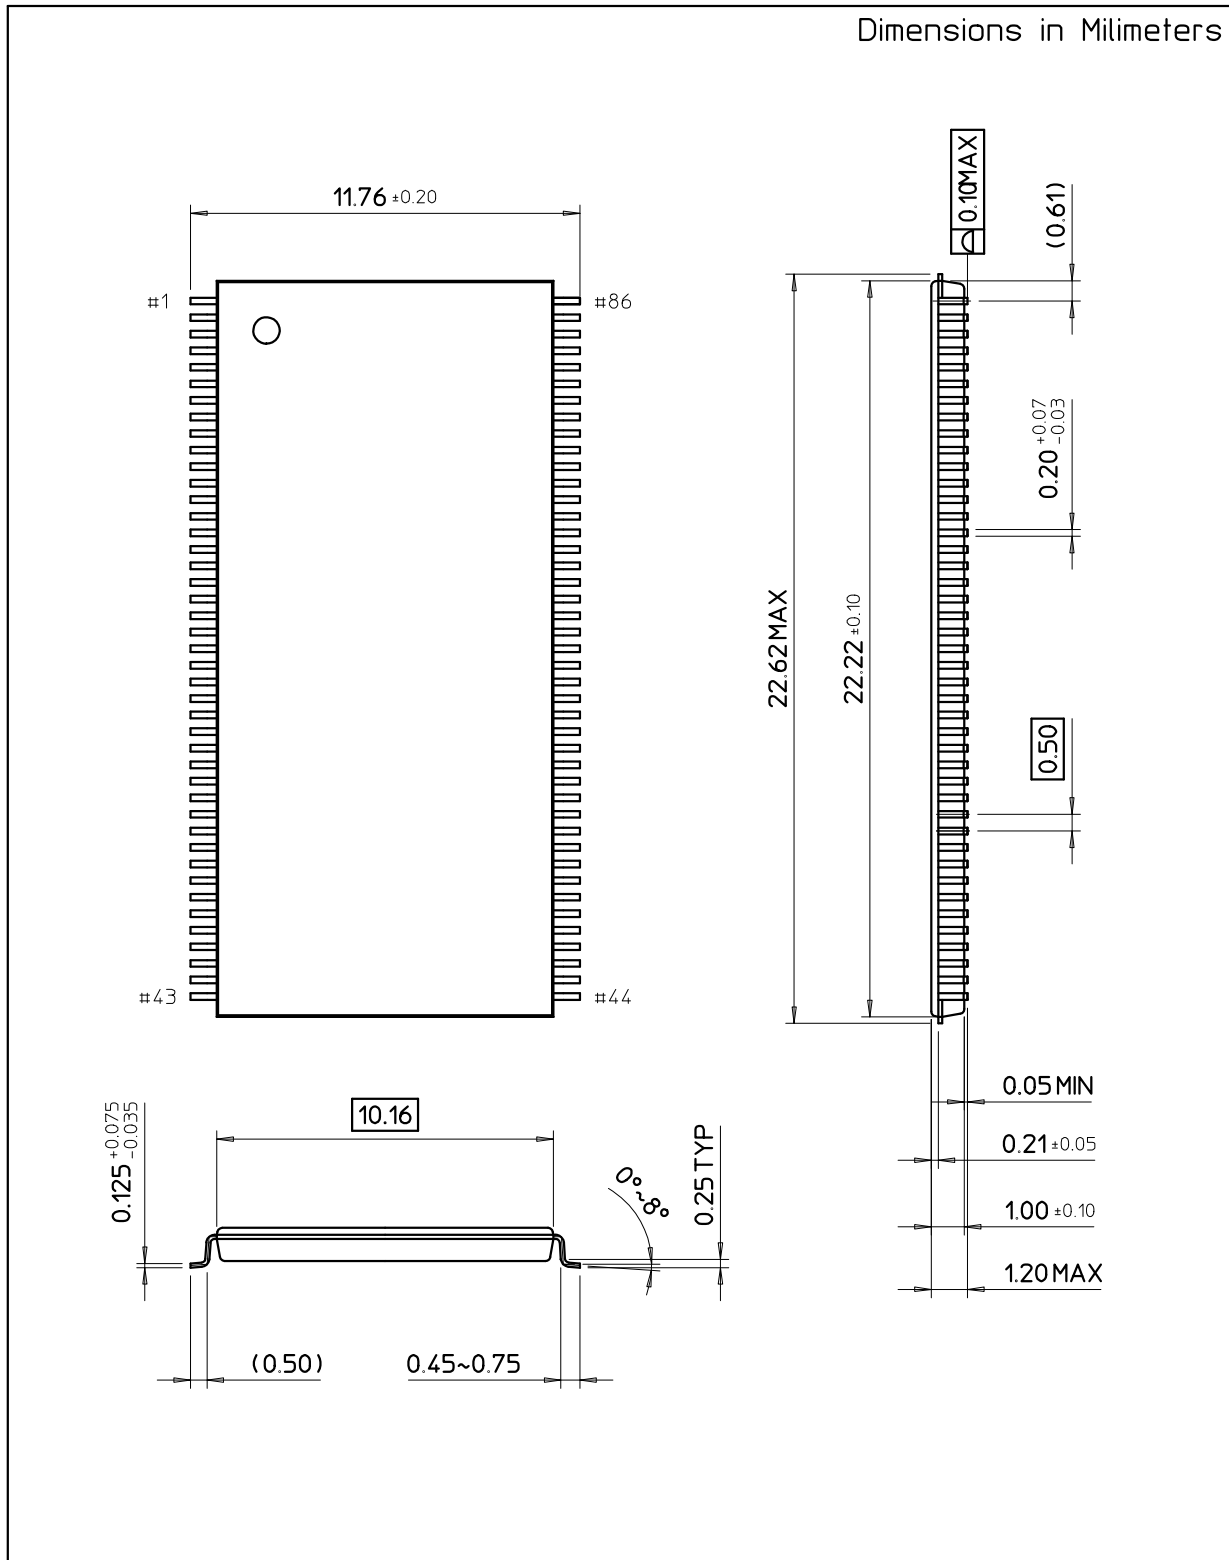

86-TSOP2-400F

Dimensions in Millimeters