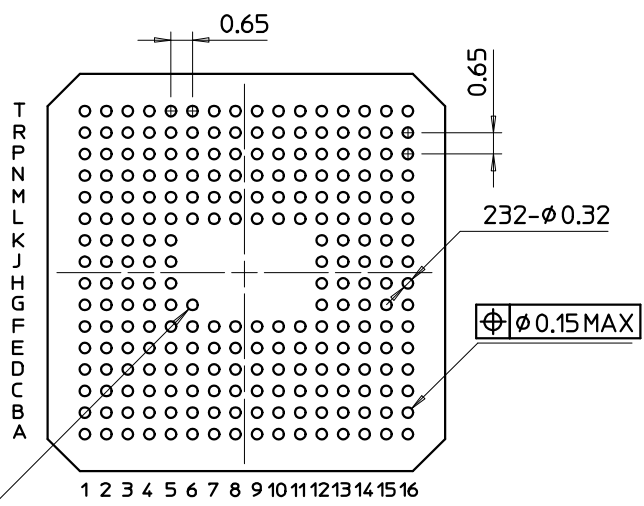

A1 INDICATOR
(NO BALL)

208-FBGA-1515-AN

232-FBGA-1212-AN

Dimensions in Millimeters
(TAPE BASE)

TOP VIEW

A1 INDICATOR
(NO BALL)

BOTTOM VIEW

256-FBGA-1717-ASAT