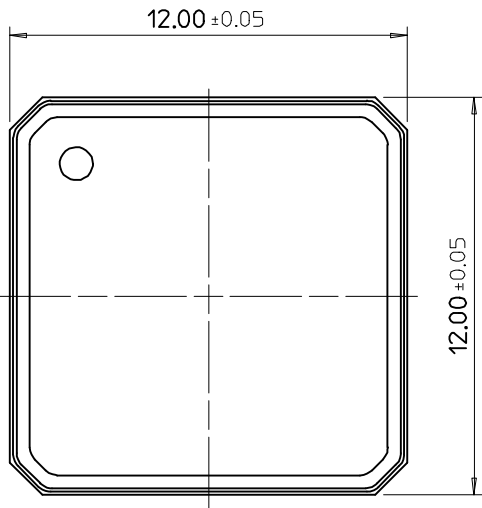

Dimensions in Millimeters/inches

40-DIP-600-SG

Dimensions in Millimeters

42-DIP-600B

Dimensions in Millimeters/inches

12-DIPH-300

Dimensions in Millimeters/inches

14-DIPH-300

16-DIPH-300

144-FBGA-1010-ASAT

Dimensions in Millimeters

144-FBGA-12.00x12.00

Dimensions in Millimeters

144-FBGA-1212-AN

Dimensions in Millimeters

TOP VIEW

BOTTOM VIEW

160-FBGA-1212-AN

Dimensions in Millimeters

TOP VIEW

BOTTOM VIEW

165-FBGA-13.00x15.00

165-FBGA-15.00x17.00

Dimensions in Millimeters