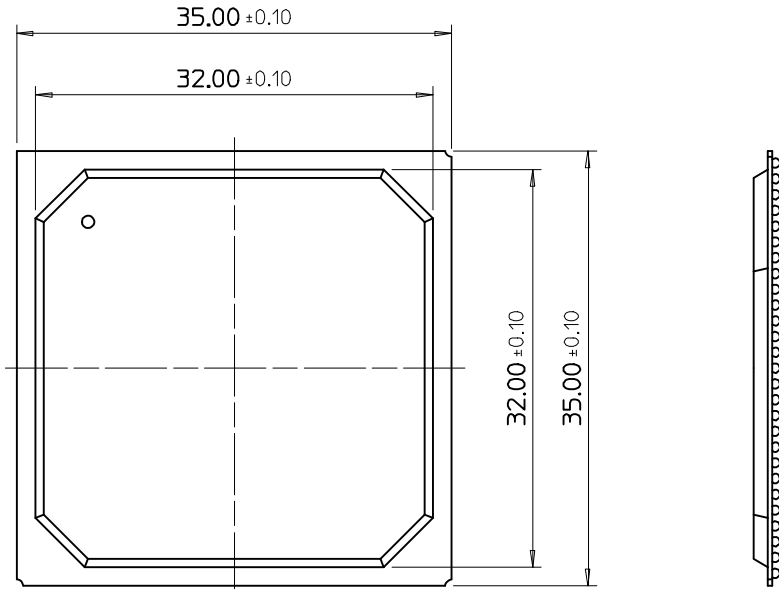

Dimensions in Millimeters

TOP VIEW

BOTTOM VIEW

388-BGA-3535

Dimensions in Millimeters

TOP VIEW

BOTTOM VIEW

388-BGA-3535-AN

Dimensions in Millimeters

TOP VIEW

BOTTOM VIEW

492-BGA-3535

Dimensions in Millimeters

TOP VIEW

BOTTOM VIEW

492-BGA-3535-AN

Dimensions in Millimeters

TOP VIEW

BOTTOM VIEW

492-TEBGA-3535-AN

Dimensions in Millimeters

(TOP VIEW)

(BOTTOM VIEW)

8-DIP-300