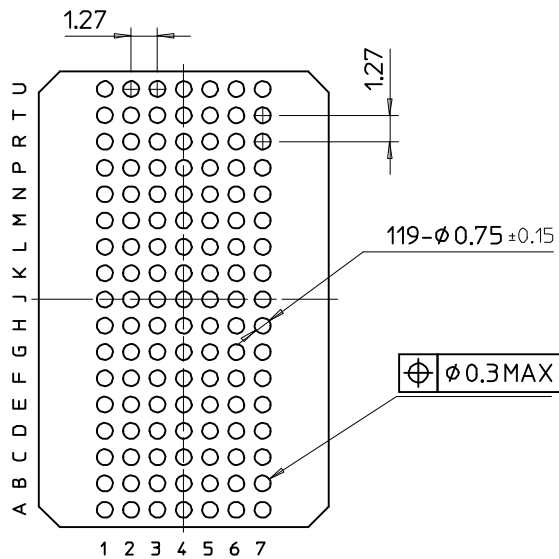

119-BGA-1422

Dimensions in Millimeters

TOP VIEW

BOTTOM VIEW