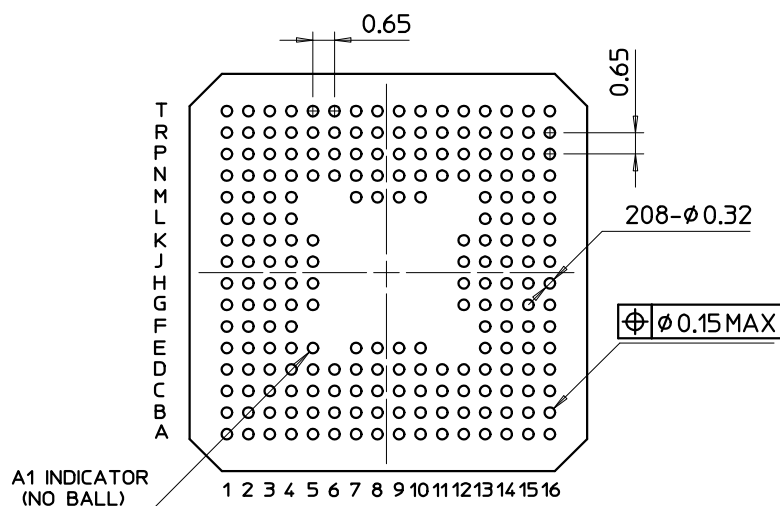

180-FBGA-1212-AN

Dimensions in Millimeters

TOP VIEW

BOTTOM VIEW

208-FBGA-1212-AN

Dimensions in Millimeters
(TAPE BASE)

TOP VIEW

BOTTOM VIEW

A1 INDICATOR
(NO BALL)

208-FBGA-1515-AN

232-FBGA-1212-AN

Dimensions in Millimeters
(TAPE BASE)

TOP VIEW

A1 INDICATOR
(NO BALL)

BOTTOM VIEW

256-FBGA-1717-ASAT