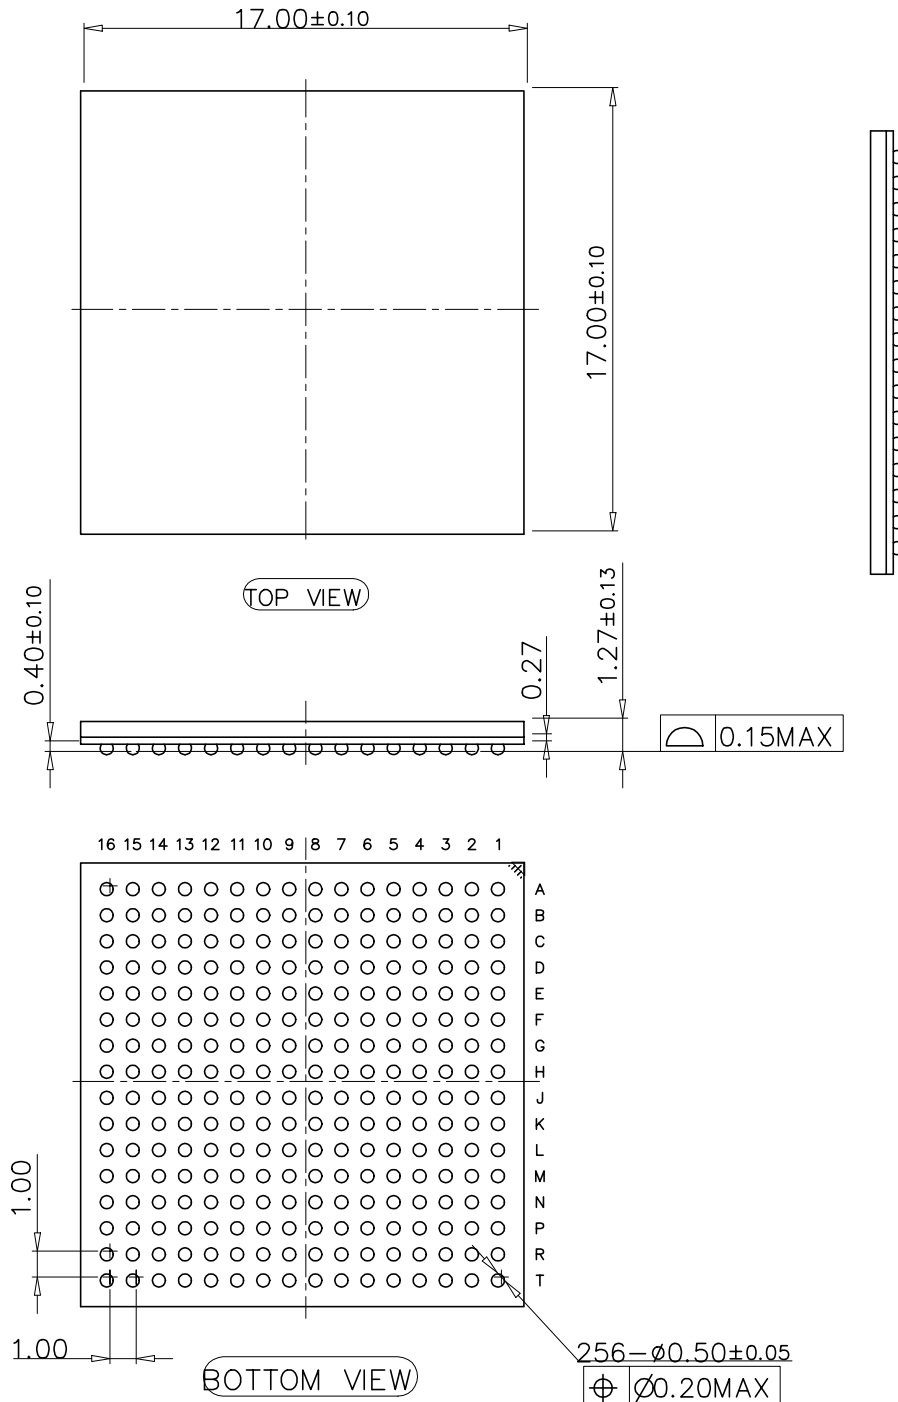

256-FBGA-1717

Dimensions in Millimeters