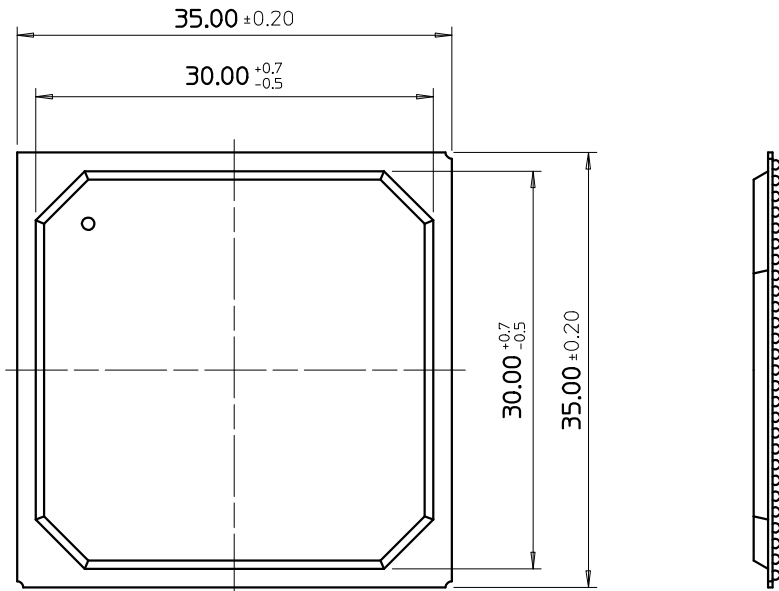

Dimensions in Millimeters

TOP VIEW

BOTTOM VIEW

388-BGA-3535

Dimensions in Millimeters

TOP VIEW

BOTTOM VIEW

388-BGA-3535-AN

Dimensions in Millimeters

TOP VIEW

BOTTOM VIEW

492-BGA-3535

Dimensions in Millimeters

TOP VIEW

BOTTOM VIEW

492-BGA-3535-AN

Dimensions in Millimeters

TOP VIEW

BOTTOM VIEW

492-TEBGA-3535-AN

Dimensions in Millimeters

(TOP VIEW)

(BOTTOM VIEW)

8-DIP-300