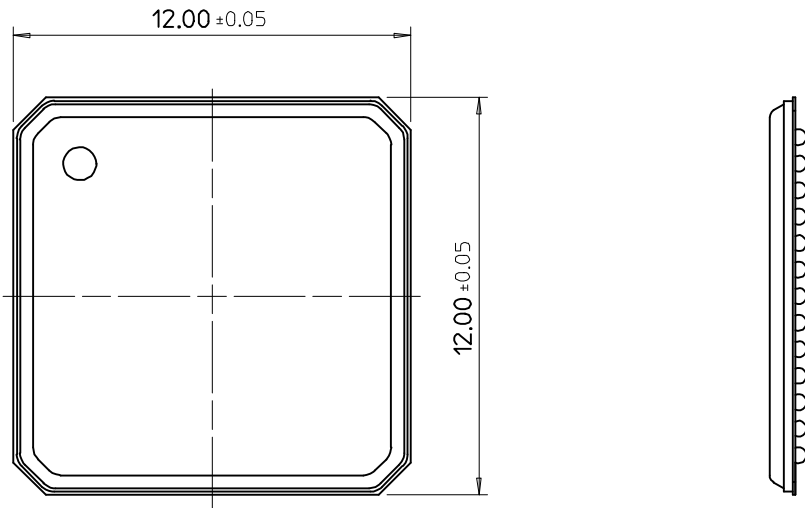

16-DIPH-300

144-FBGA-1010-ASAT

Dimensions in Millimeters

144-FBGA-12.00x12.00

Dimensions in Millimeters

144-FBGA-1212-AN

Dimensions in Millimeters

TOP VIEW

BOTTOM VIEW

160-FBGA-1212-AN

Dimensions in Millimeters

TOP VIEW

BOTTOM VIEW

165-FBGA-13.00x15.00

165-FBGA-15.00x17.00

Dimensions in Millimeters