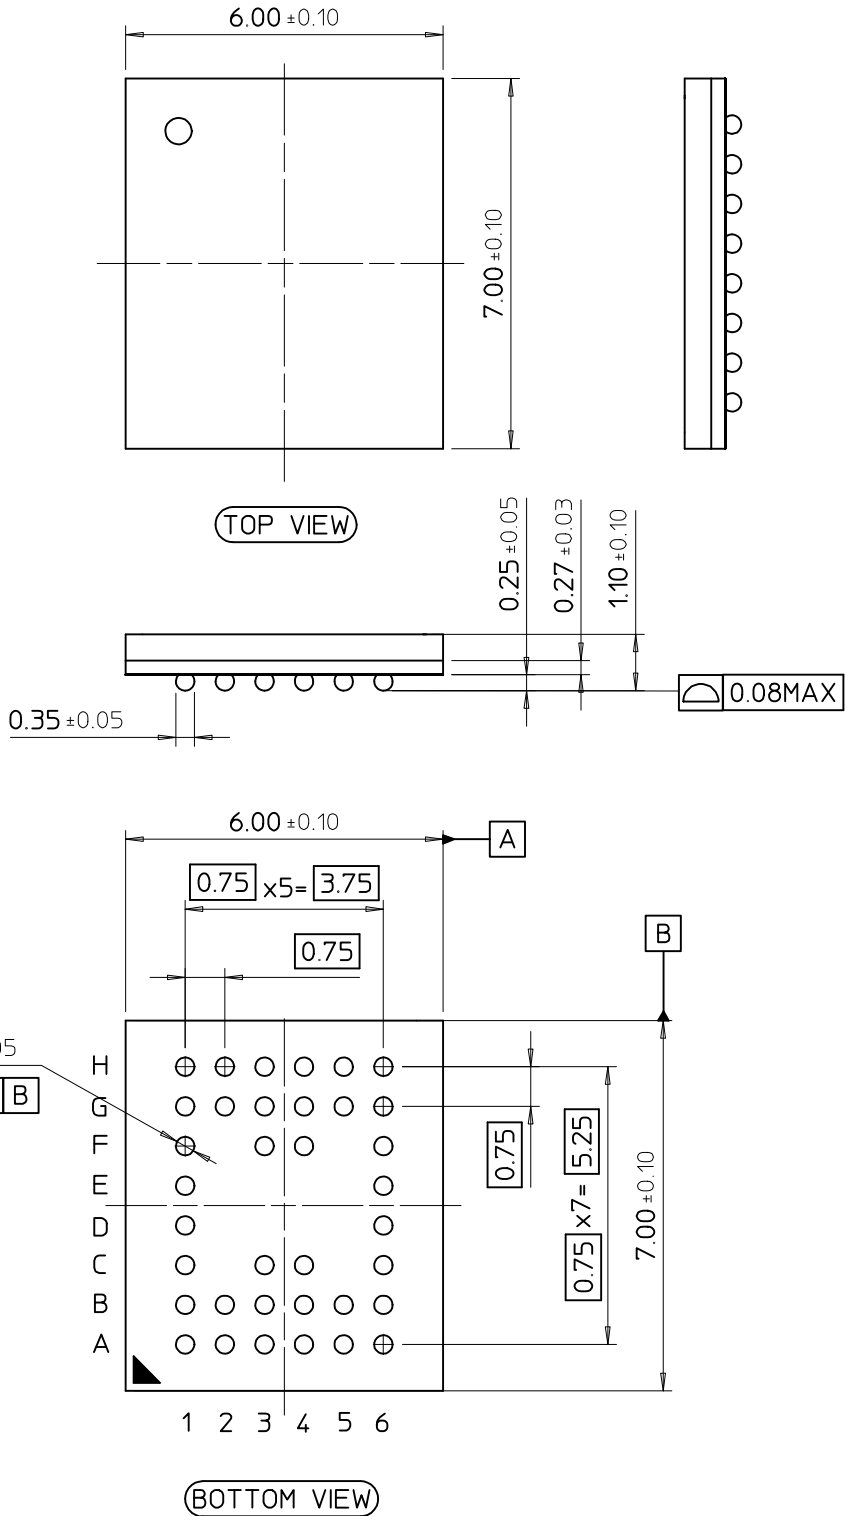

BOTTOM VIEW

B-B SECTION VIEW

48(36)-FBGA-6.00x7.00

Dimensions in Millimeters

48(36)-FBGA-6.10x8.50

Dimensions in Millimeters

48(36)-FBGA-6.50x8.50

Dimensions in Millimeters