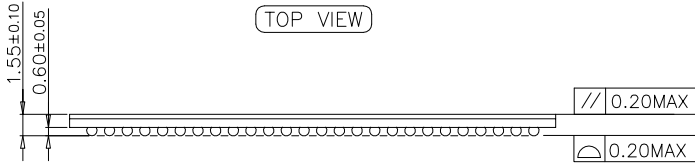

A1 INDICATOR
(NO BALL)

208-FBGA-1515-AN

232-FBGA-1212-AN

Dimensions in Millimeters
(TAPE BASE)

TOP VIEW

A1 INDICATOR
(NO BALL)

BOTTOM VIEW

256-FBGA-1717-ASAT

Dimensions in Millimeters

TOP VIEW

BOTTOM VIEW

256-FBGA-1717

Dimensions in Millimeters

352-HBGA-3535

Dimensions in Millimeters

TOP VIEW

BOTTOM VIEW

B-B SECTION VIEW

48(36)-FBGA-6.00x7.00

Dimensions in Millimeters

48(36)-FBGA-6.10x8.50

Dimensions in Millimeters

48(36)-FBGA-6.50x8.50

Dimensions in Millimeters