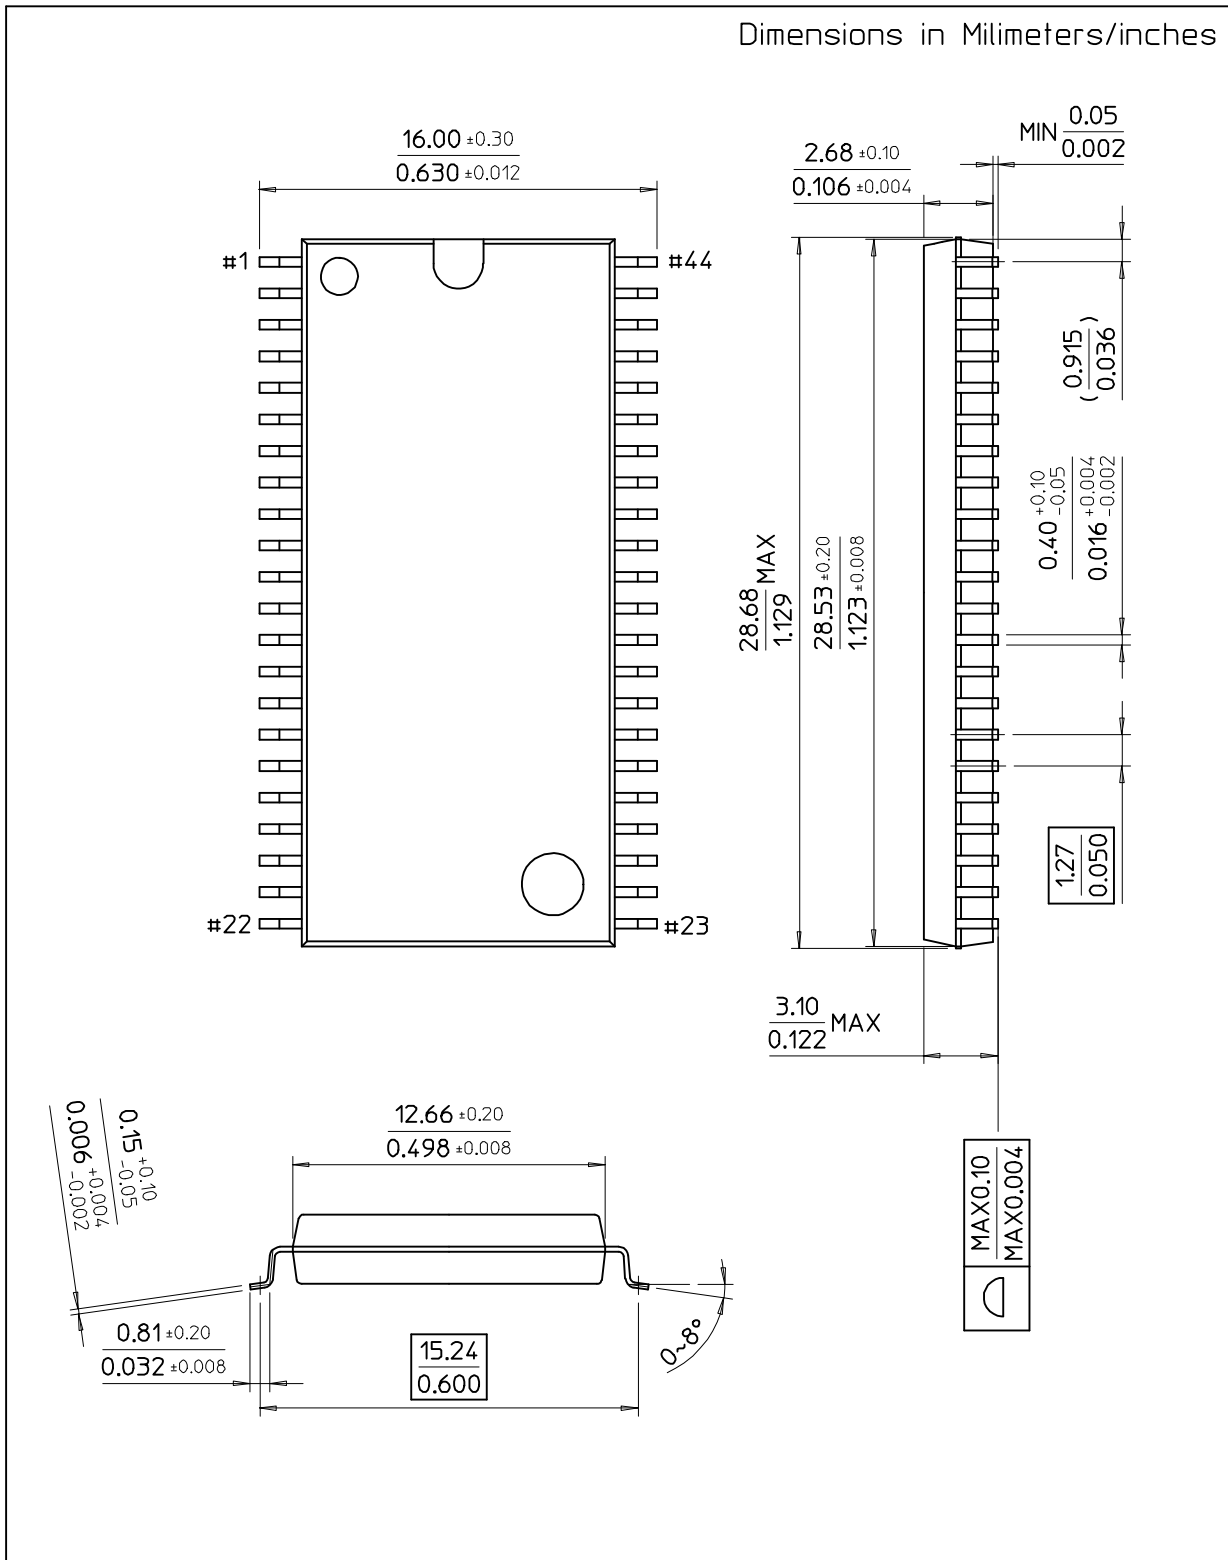

44-SOP-500BD

Dimensions in Millimeters/inches