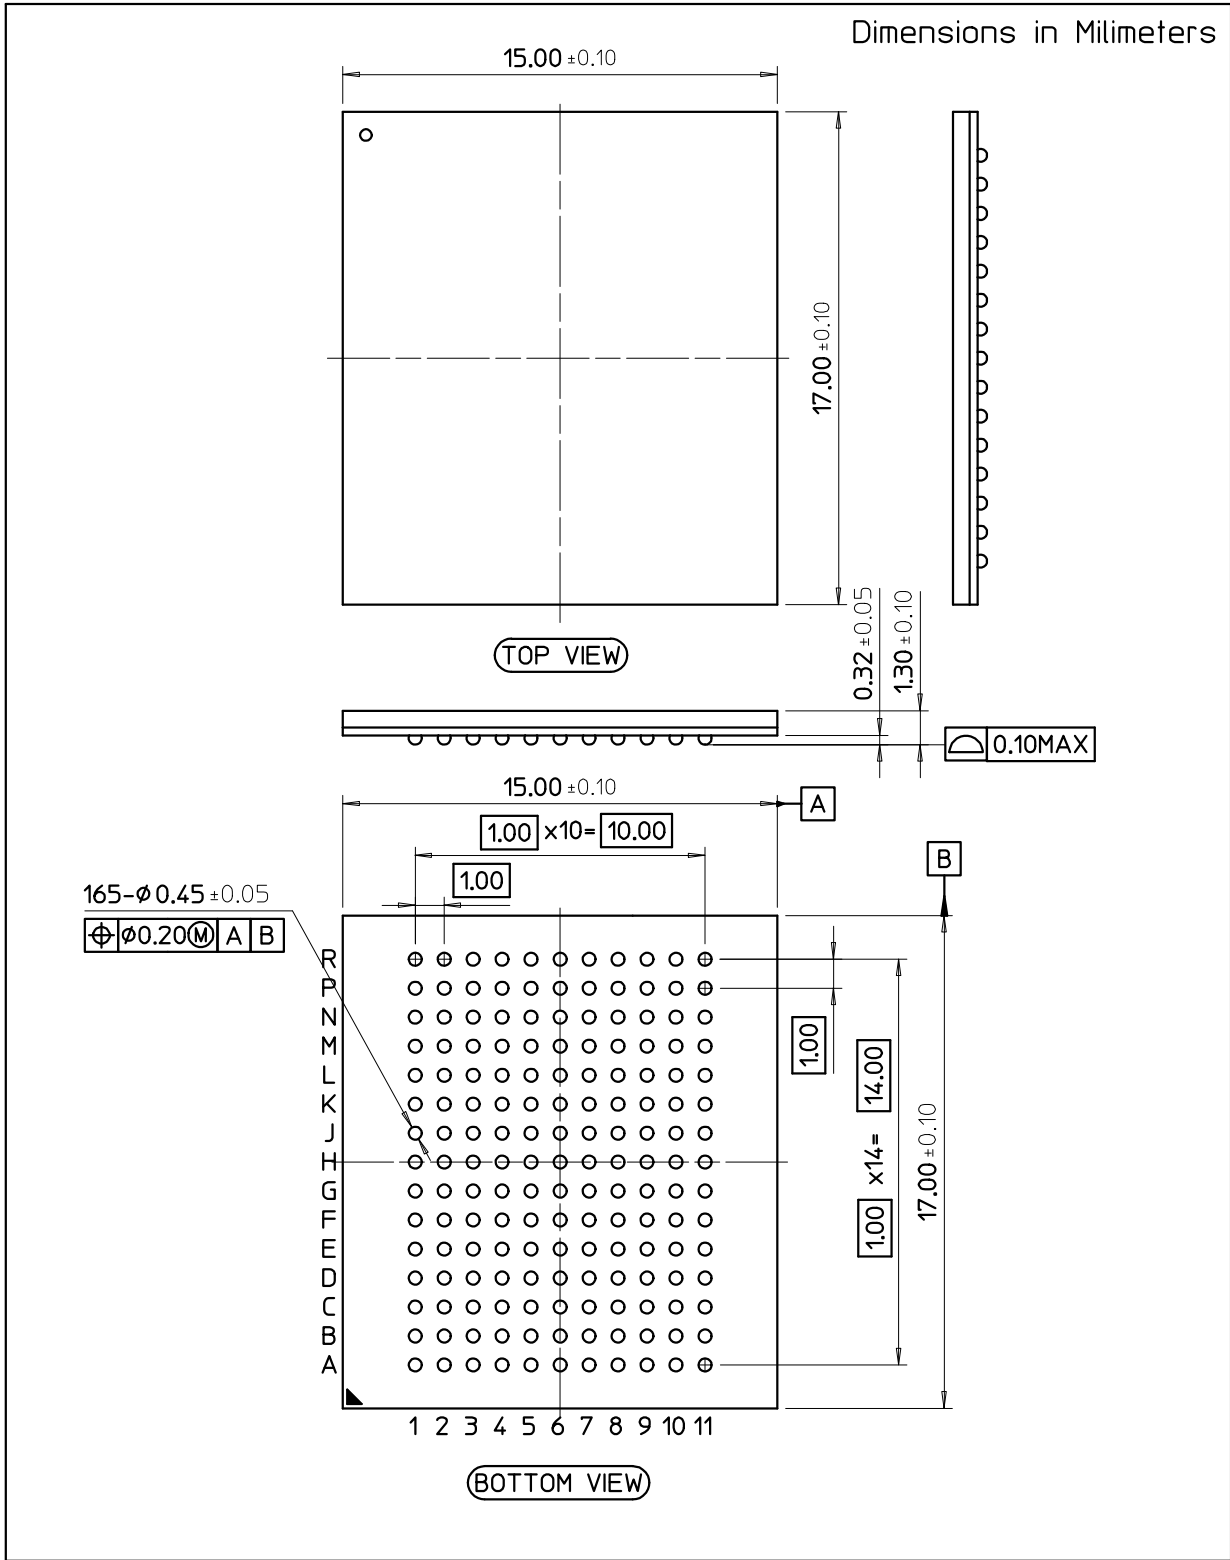

BOTTOM VIEW

160-FBGA-1212-AN

Dimensions in Millimeters

TOP VIEW

BOTTOM VIEW

165-FBGA-13.00x15.00

165-FBGA-15.00x17.00

Dimensions in Millimeters