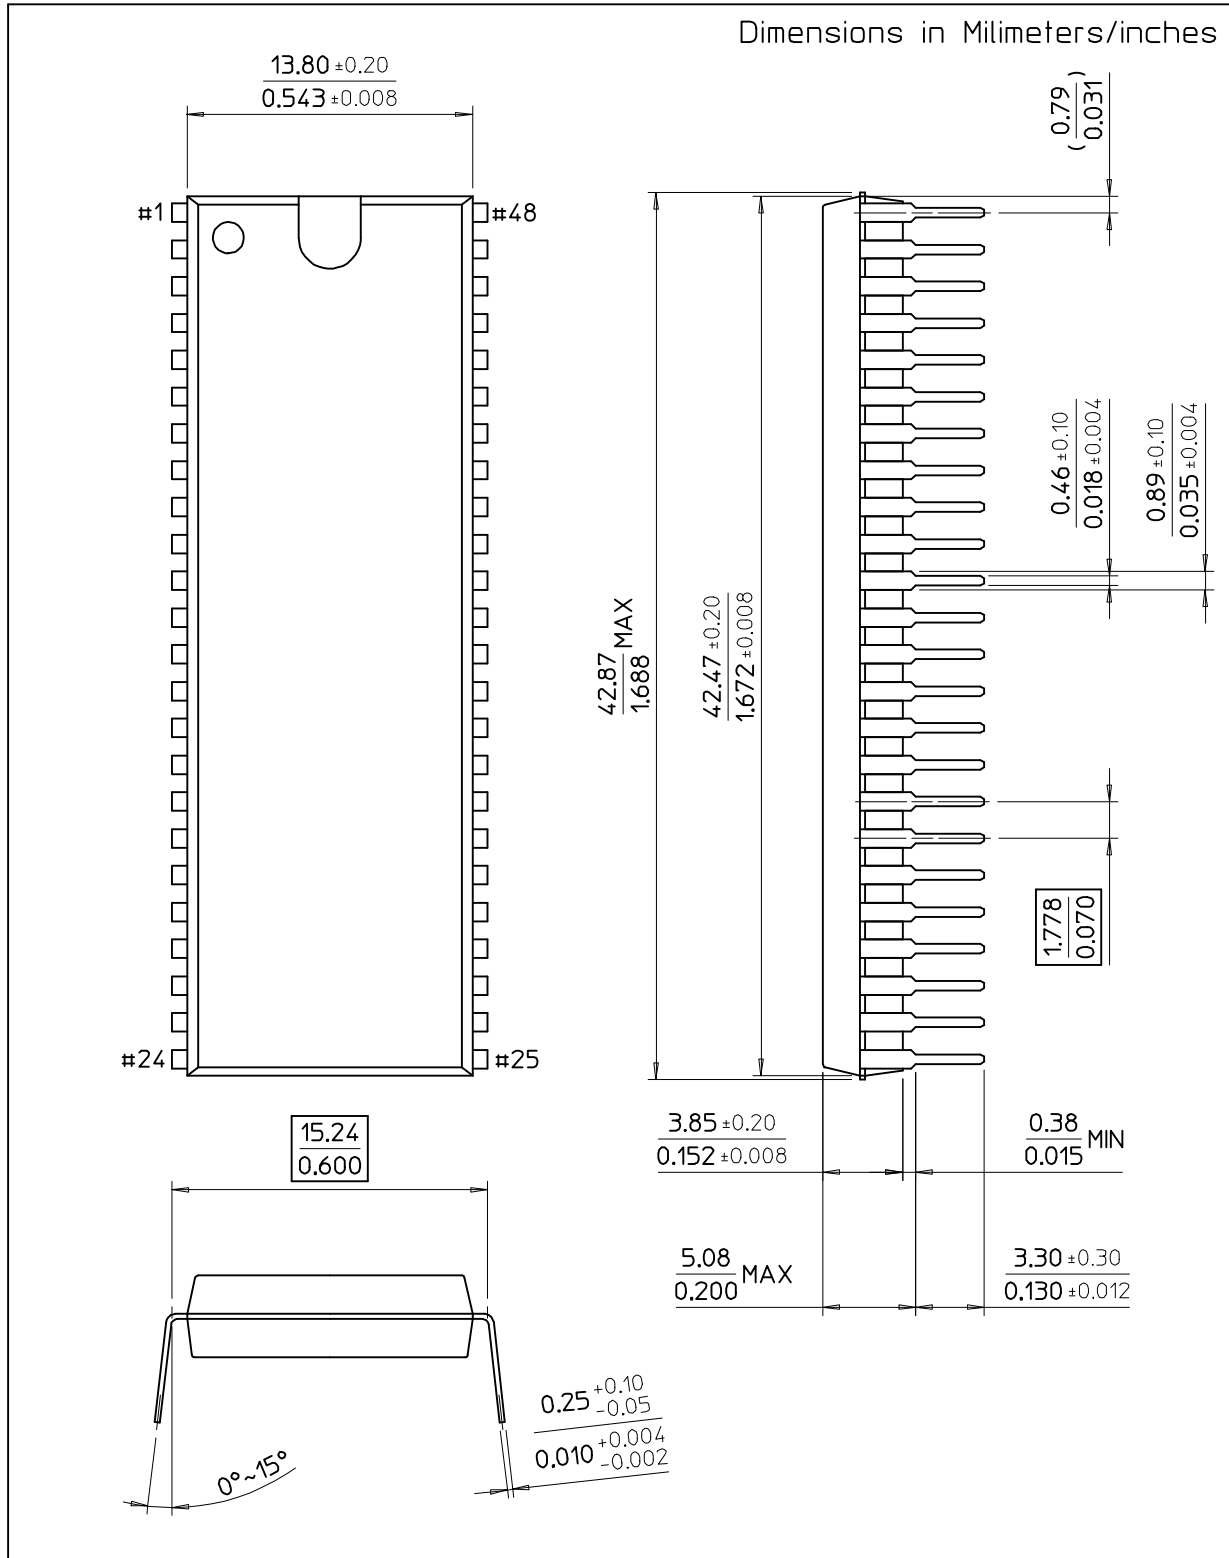

Dimensions in Millimeters/inches

42-SDIP-600

Dimensions in Millimeters/inches

48-SDIP-600

Dimensions in Millimeters/inches

56-SDIP-600

Dimensions in Millimeters/inches

64-SDIP-750

Dimensions in Millimeters/inches

SMART MEDIA-1828

Dimensions in Millimeters

SMART MEDIA-2836

Dimensions in Millimeters

26(24)-SOJ-300

26(24)-SOJ-300A

26(24)-SOJ-300B