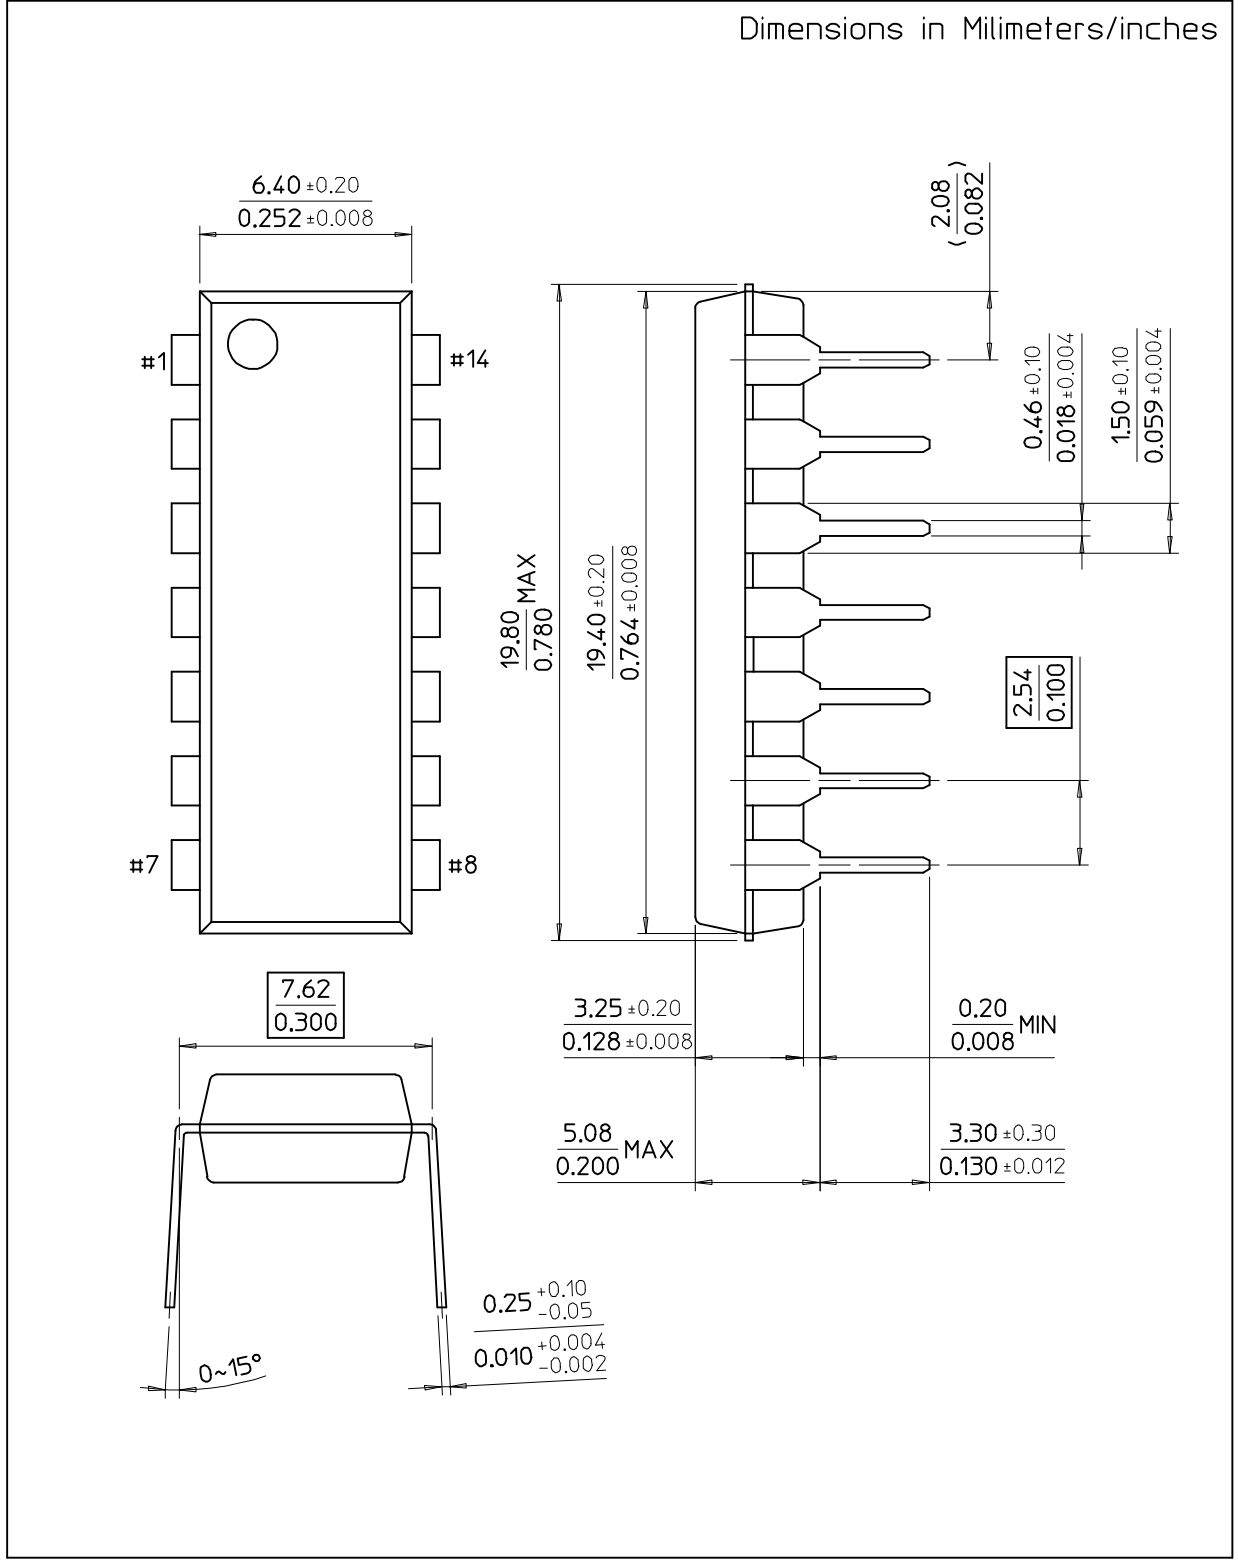

14-DIP-300

Dimensions in Millimeters/inches