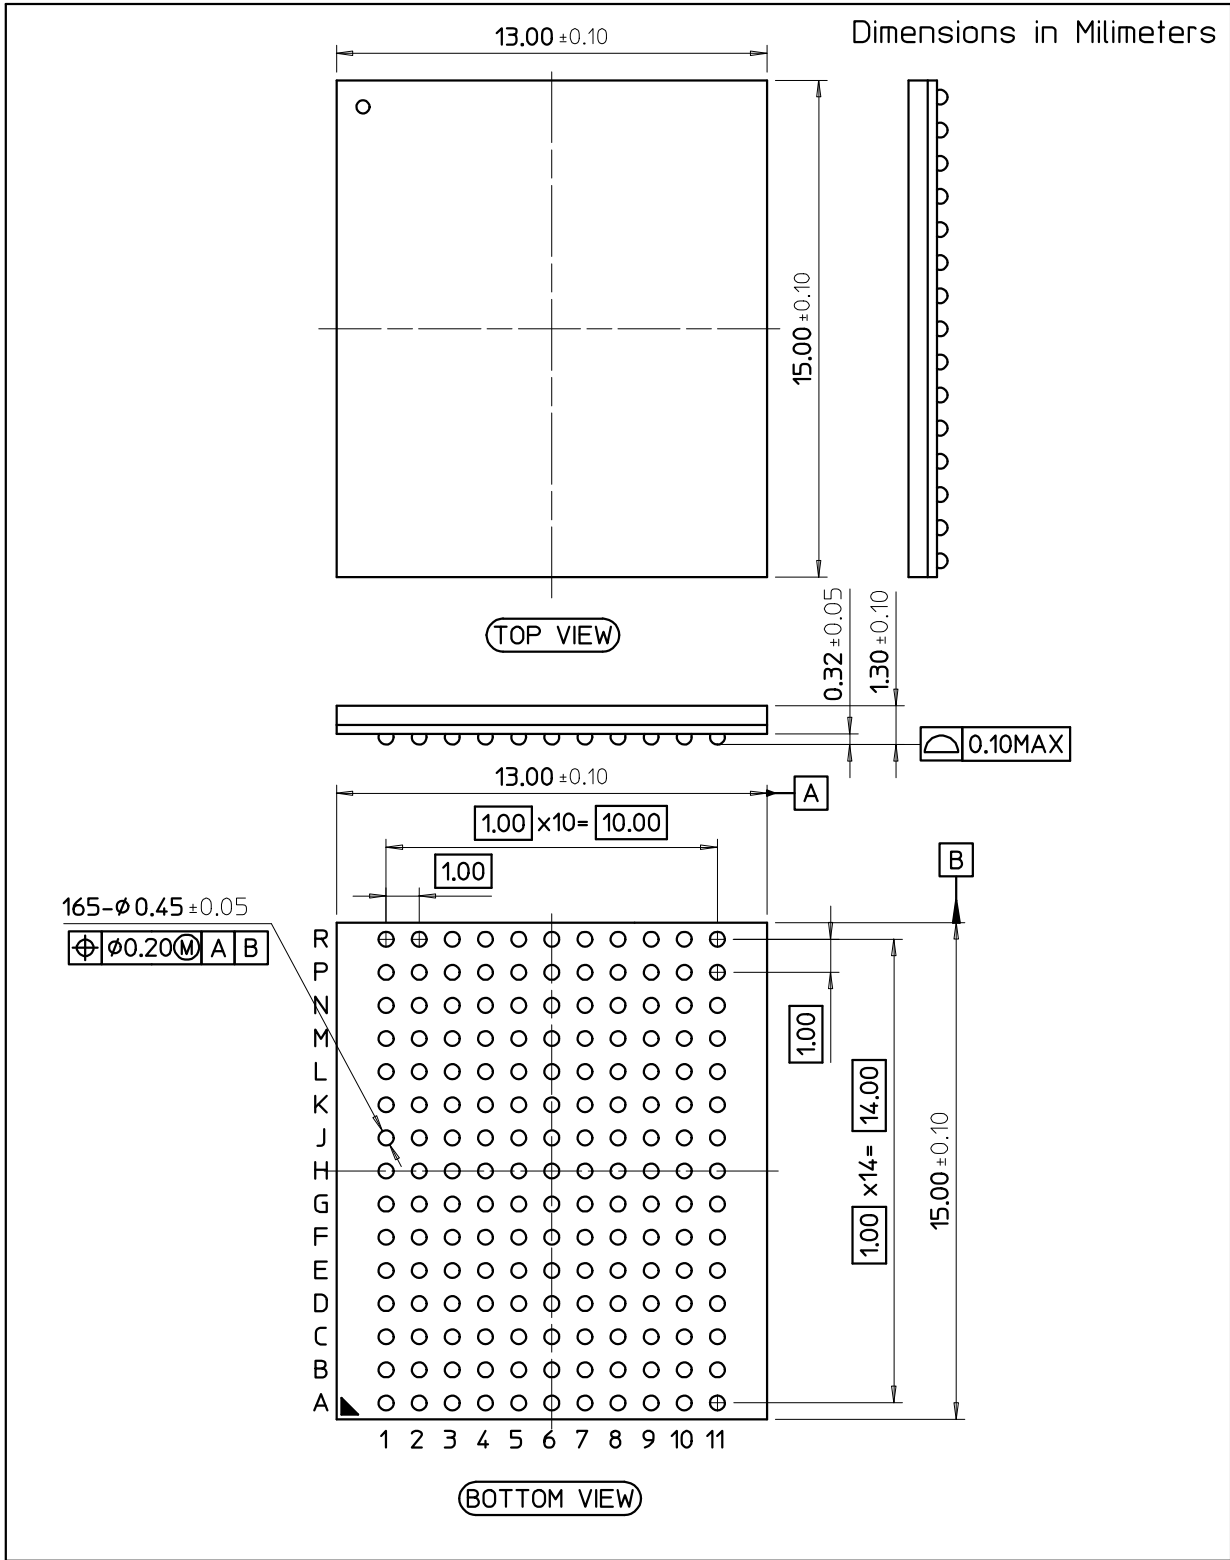

BOTTOM VIEW

160-FBGA-1212-AN

Dimensions in Millimeters

TOP VIEW

BOTTOM VIEW

165-FBGA-13.00x15.00

165-FBGA-15.00x17.00

Dimensions in Millimeters