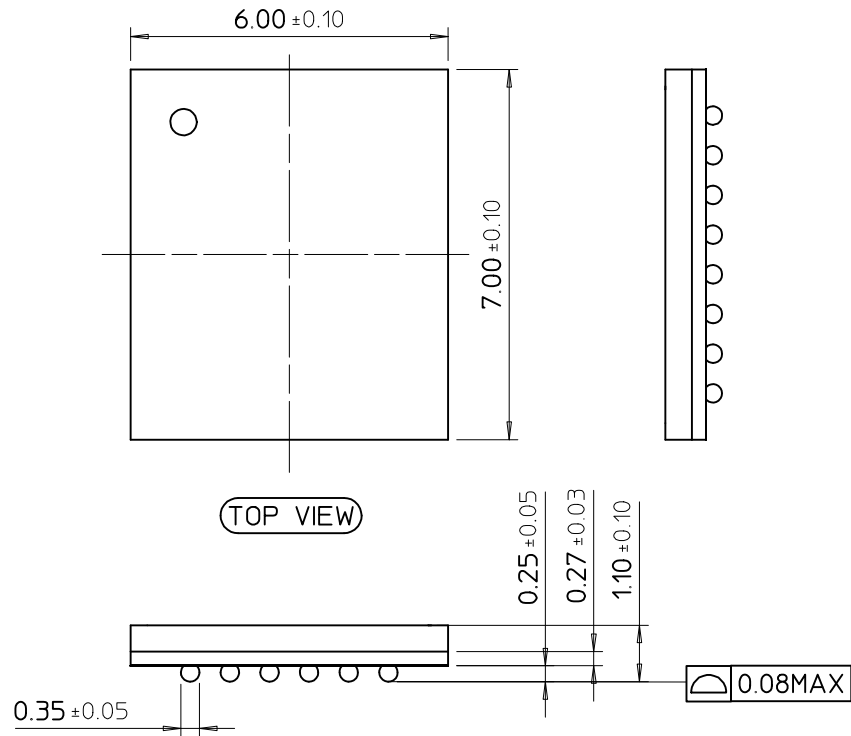

48-FBGA-6.00x7.00

Dimensions in Millimeters