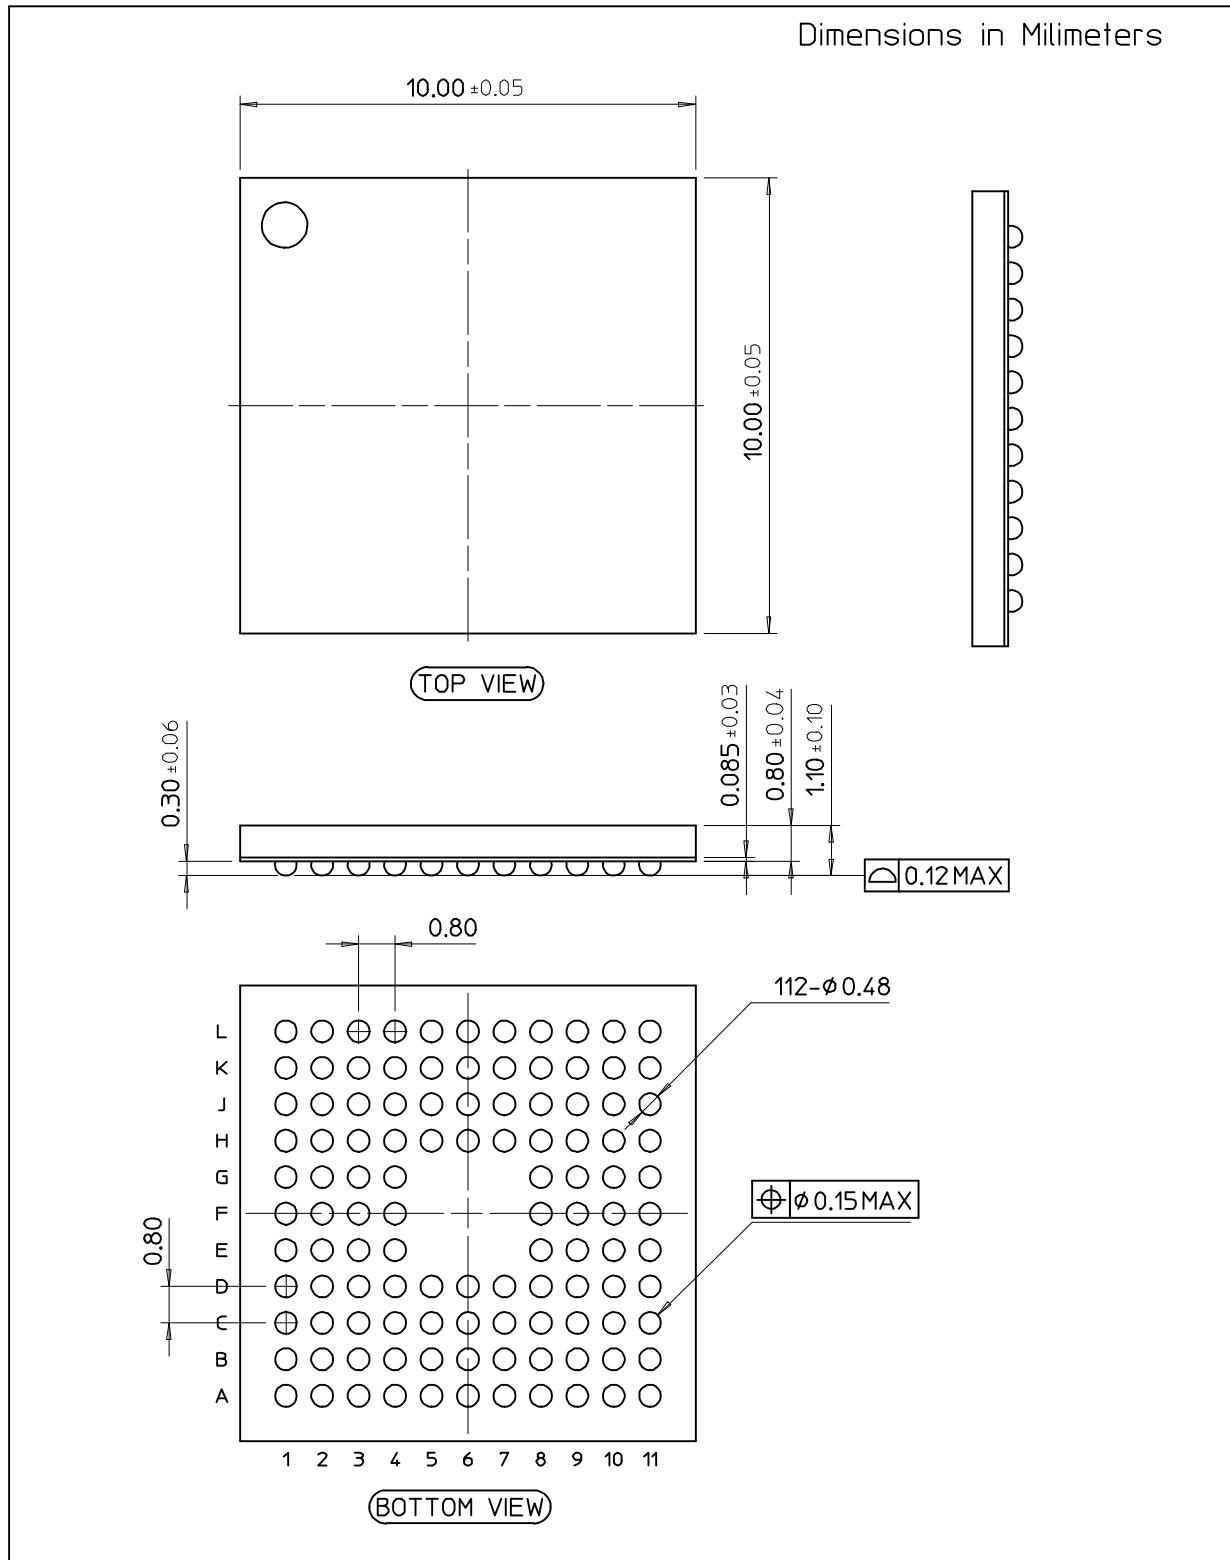

Dimensions in Millimeters

208-TBGA-1515

Dimensions in Milimeters

TOP VIEW

BOTTOM VIEW

48(36)-TBGA-6.00x7.00

Dimensions in Millimeters

48-TBGA-6.00x7.00