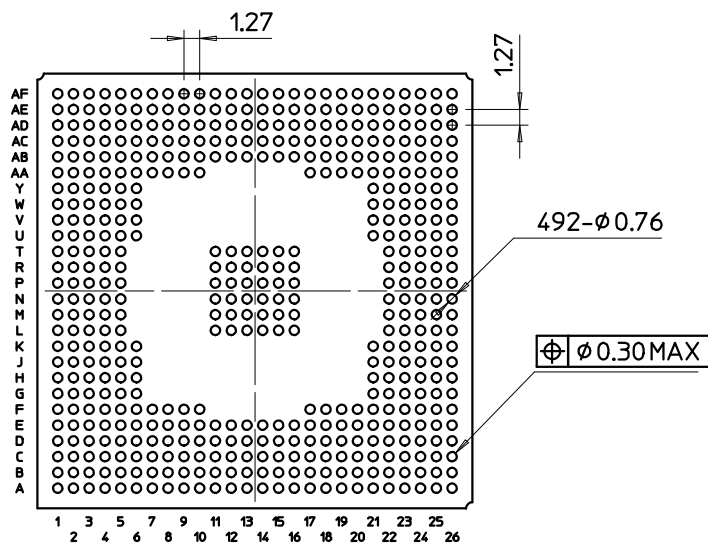

Dimensions in Millimeters

TOP VIEW

BOTTOM VIEW

492-TEBGA-3535-AN

Dimensions in Millimeters

(TOP VIEW)

(BOTTOM VIEW)

8-DIP-300