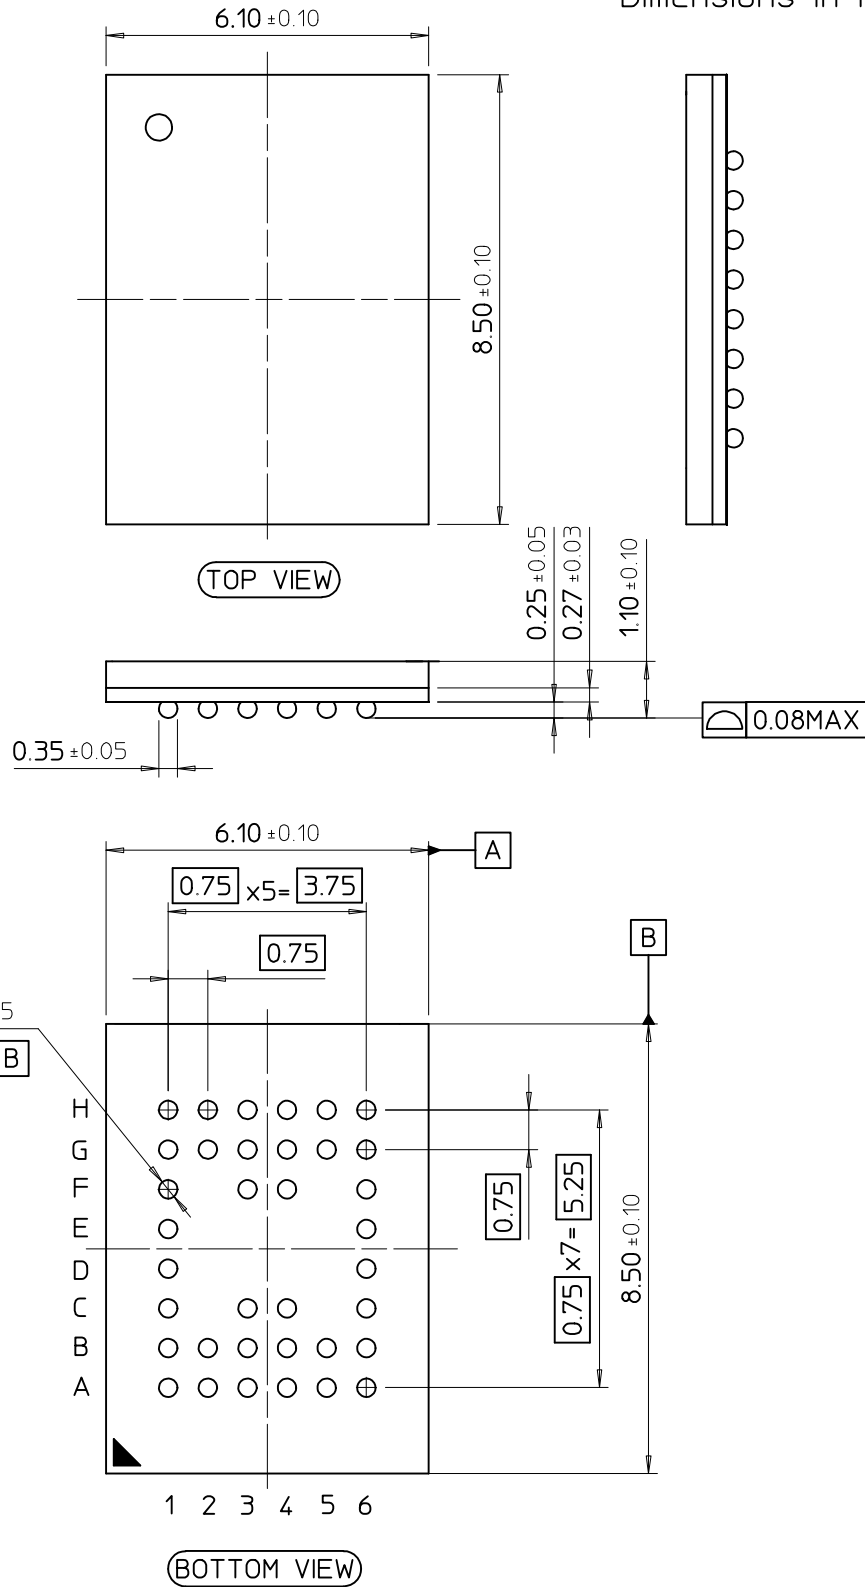

BOTTOM VIEW

B-B SECTION VIEW

48(36)-FBGA-6.00x7.00

Dimensions in Millimeters

48(36)-FBGA-6.10x8.50

Dimensions in Millimeters

48(36)-FBGA-6.50x8.50

Dimensions in Millimeters