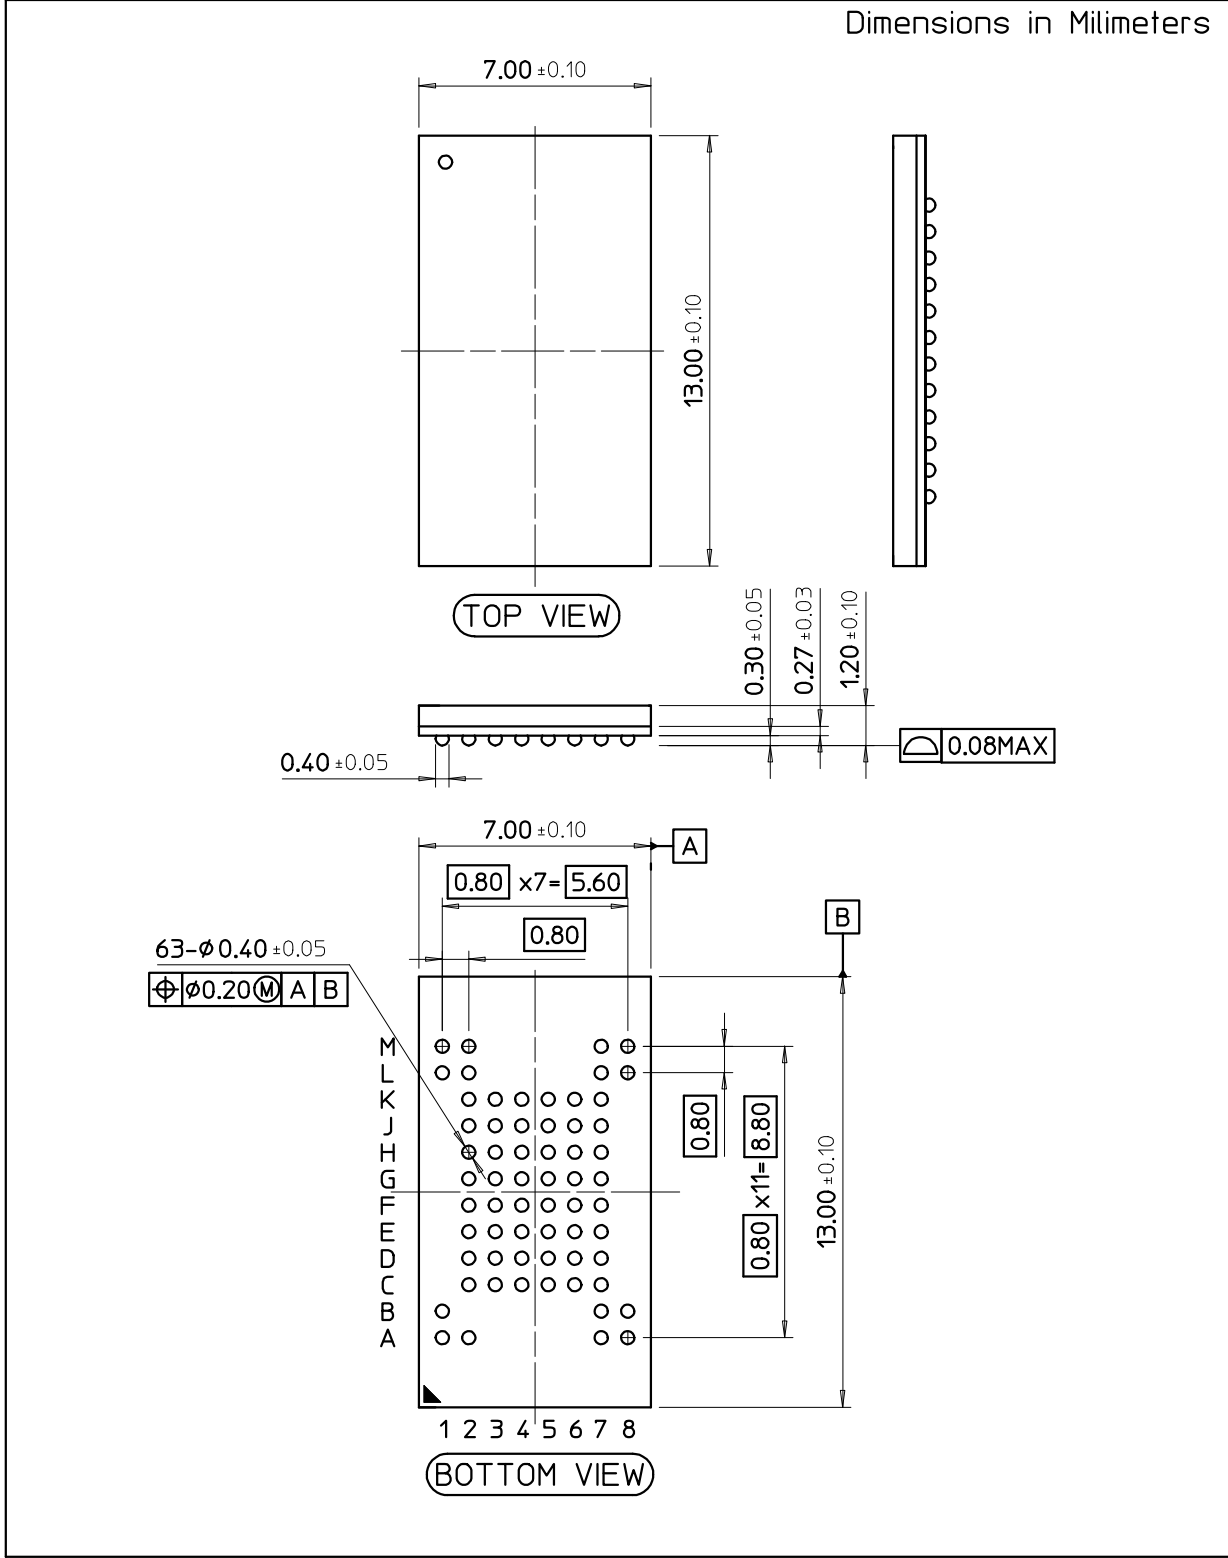

63-FBGA-7.00x13.00

Dimensions in Millimeters