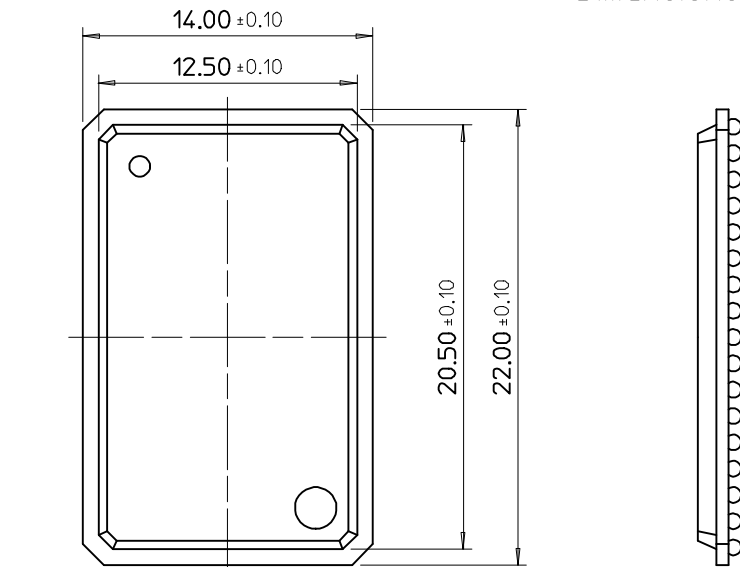

119-BGA-1422

Dimensions in Millimeters