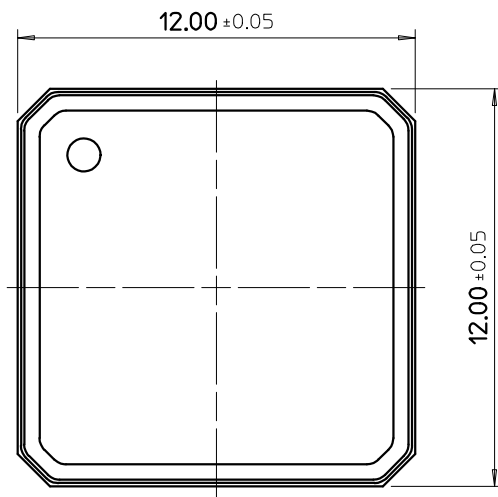

BOTTOM VIEW

160-FBGA-1212-AN

Dimensions in Millimeters

TOP VIEW

BOTTOM VIEW

165-FBGA-13.00x15.00

165-FBGA-15.00x17.00

Dimensions in Millimeters

180-FBGA-1212-AN

Dimensions in Millimeters

TOP VIEW

BOTTOM VIEW

208-FBGA-1212-AN

Dimensions in Millimeters
(TAPE BASE)

TOP VIEW

BOTTOM VIEW

A1 INDICATOR
(NO BALL)

208-FBGA-1515-AN

232-FBGA-1212-AN

Dimensions in Millimeters
(TAPE BASE)

TOP VIEW

A1 INDICATOR
(NO BALL)

BOTTOM VIEW

256-FBGA-1717-ASAT