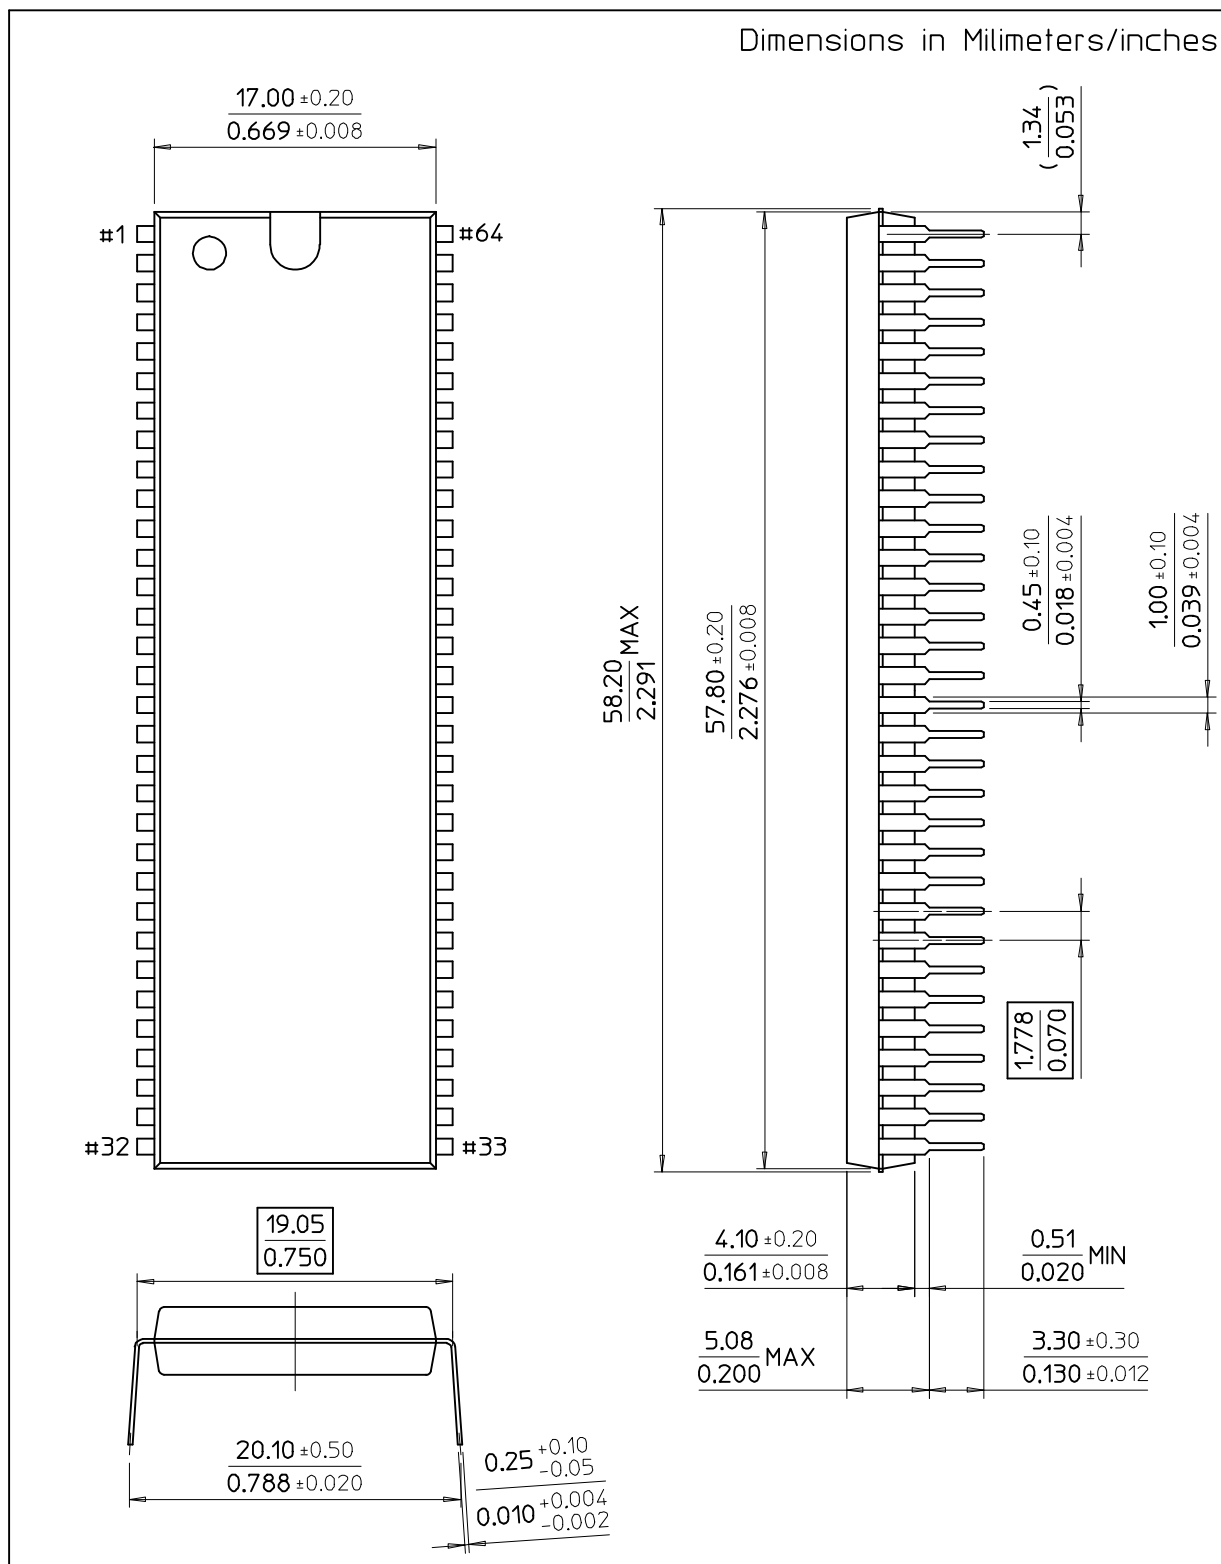

Dimensions in Millimeters

24-SDIP-300

Dimensions in Millimeters/inches

30-SDIP-400

Dimensions in Millimeters/inches

32-SDIP-400

Dimensions in Millimeters/inches

32-SDIPH-400

Dimensions in Millimeters/inches

42-SDIP-600

Dimensions in Millimeters/inches

48-SDIP-600

Dimensions in Millimeters/inches

56-SDIP-600

Dimensions in Millimeters/inches

64-SDIP-750

Dimensions in Millimeters/inches

SMART MEDIA-1828

Dimensions in Millimeters

SMART MEDIA-2836

Dimensions in Millimeters

26(24)-SOJ-300

26(24)-SOJ-300A

26(24)-SOJ-300B