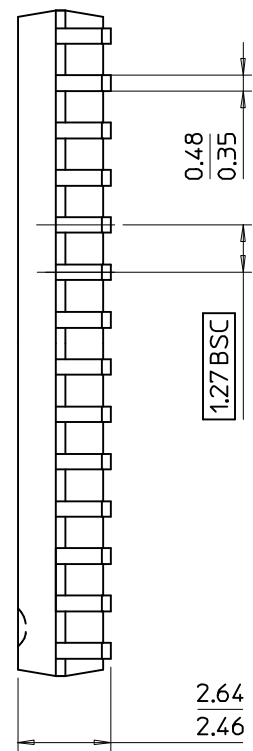

BOTTOM VIEW

B-B SECTION VIEW

48(36)-FBGA-6.00x7.00

Dimensions in Millimeters

48(36)-FBGA-6.10x8.50

Dimensions in Millimeters

48(36)-FBGA-6.50x8.50

Dimensions in Millimeters

24-SOP-300

Dimensions in Millimeters/inches

24-SOP-375

Dimensions in Millimeters/inches

24-SOP-BD300-SG

Dimensions in Millimeters

24-SSOP-BD209-AN

Dimensions in Millimeters

28-SOP-375

Dimensions in Millimeters/inches

28-SOP-450

Dimensions in Millimeters/inches

28-SOP-BD300-AN

Dimensions in Millimeters

28-SOP-BD350-AN

Dimensions in Millimeters

Dimensions in Millimeters

208-TBGA-1515

Dimensions in Milimeters

TOP VIEW

BOTTOM VIEW

48(36)-TBGA-6.00x7.00

Dimensions in Millimeters

48-TBGA-6.00x7.00