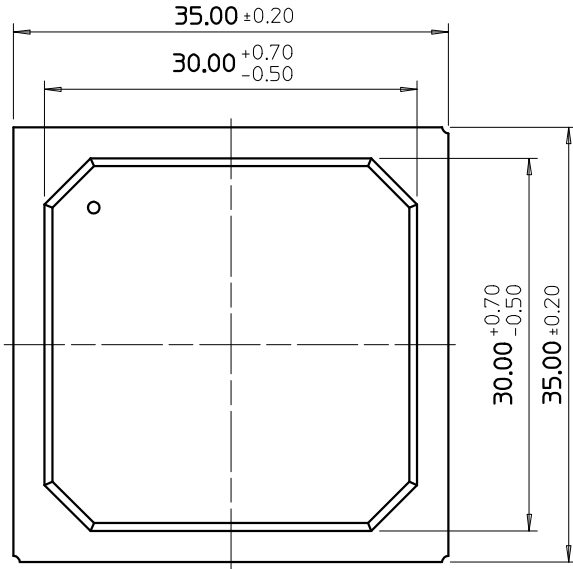

Dimensions in Millimeters

TOP VIEW

BOTTOM VIEW

492-BGA-3535

Dimensions in Millimeters

TOP VIEW

BOTTOM VIEW

492-BGA-3535-AN

Dimensions in Millimeters

TOP VIEW

BOTTOM VIEW

492-TEBGA-3535-AN

Dimensions in Millimeters

(TOP VIEW)

(BOTTOM VIEW)

8-DIP-300

Dimensions in Millimeters/inches

14-DIP-300

Dimensions in Millimeters/inches

16-DIP-300A

Dimensions in Millimeters/inches

16-DIP-300A-SG

Dimensions in Millimeters

16-DIP-300B-SG