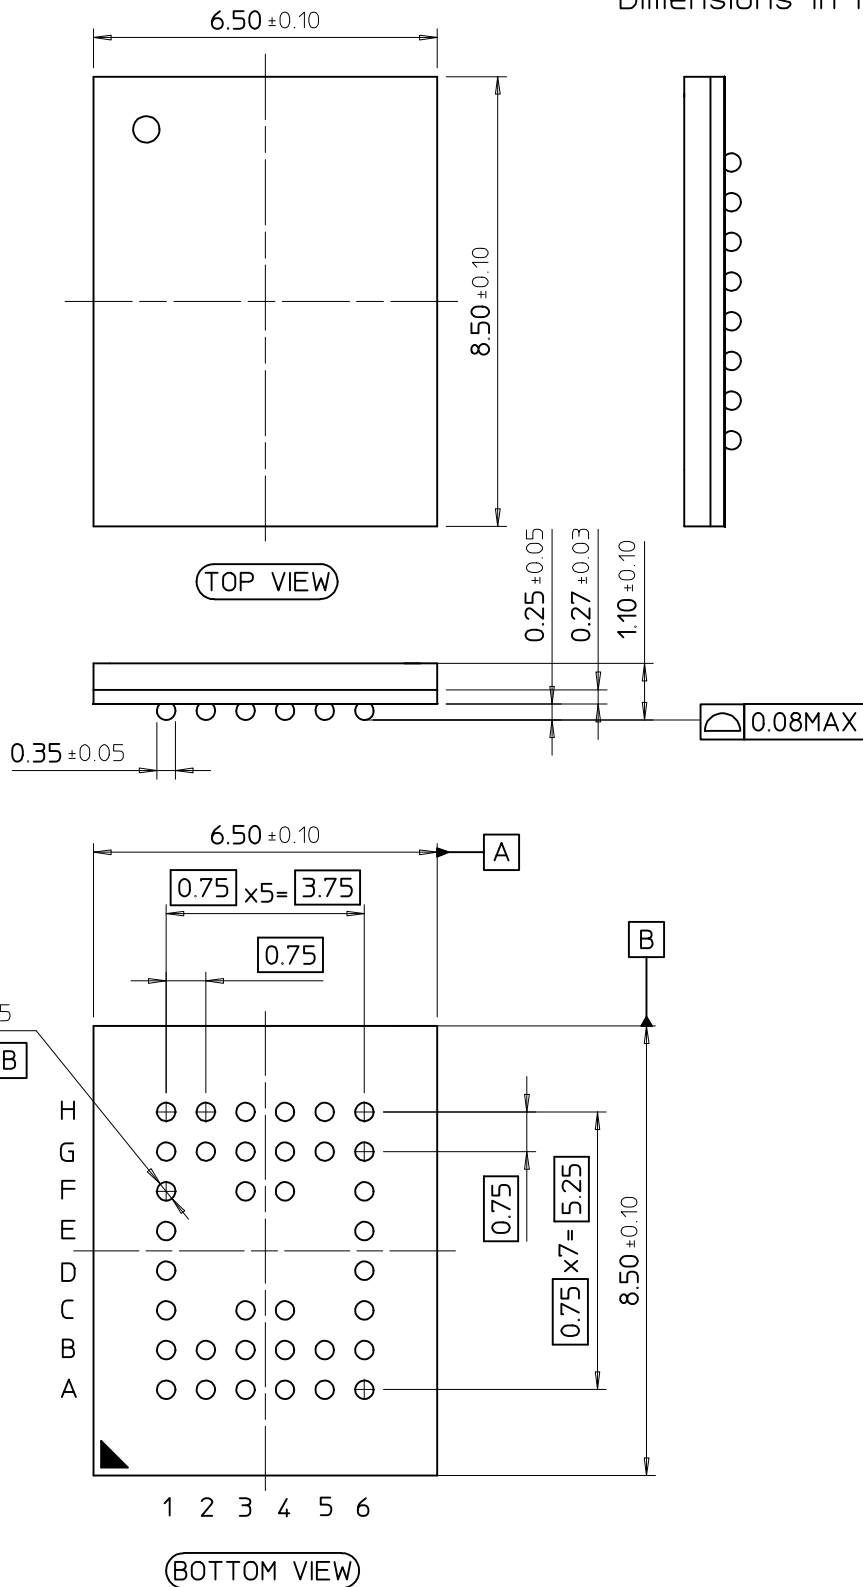

BOTTOM VIEW

B-B SECTION VIEW

48(36)-FBGA-6.00x7.00

Dimensions in Millimeters

48(36)-FBGA-6.10x8.50

Dimensions in Millimeters

48(36)-FBGA-6.50x8.50

Dimensions in Millimeters