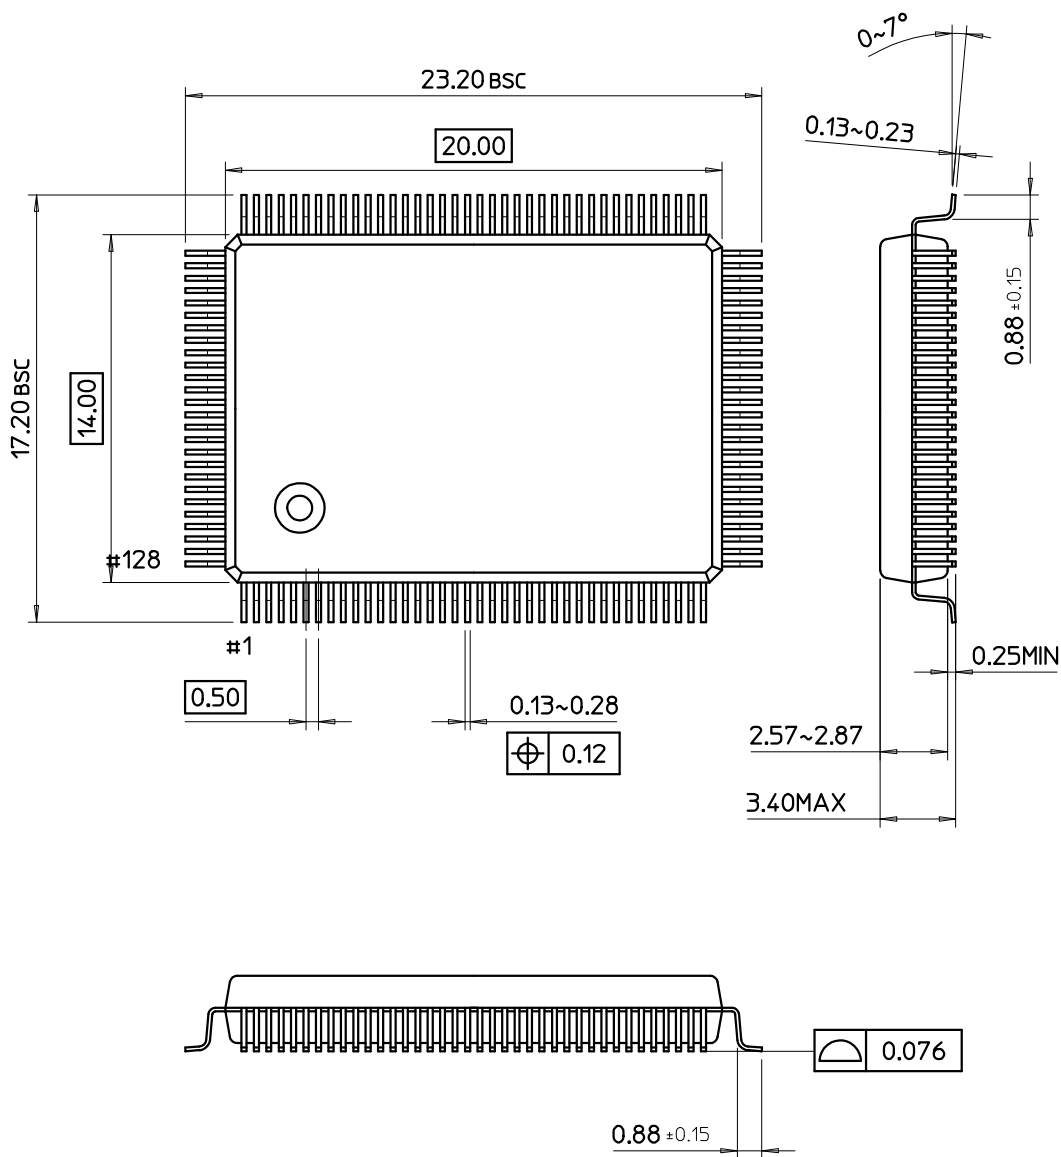

Dimensions in Millimeters/inches

84-PLCC-SQ

Dimensions in Millimeters/inches

24-QFN-3.5X4.5-CP

Dimensions in Millimeters

TOP VIEW

BOTTOM VIEW

100-QFP-1420B

Dimensions in Millimeters

100-QFP-1420C

Dimensions in Millimeters

120-QFP-1420

Dimensions in Millimeters

128-QFP-1420-AN

Dimensions in Millimeters

128-QFP-1420A

Dimensions in Millimeters

128-QFP-2828-AN

Dimensions in Millimeters

128-SPQ-2828R

Dimensions in Millimeters

144-QFP-2828-AN

Dimensions in Millimeters

160-QFP-2828-AN1