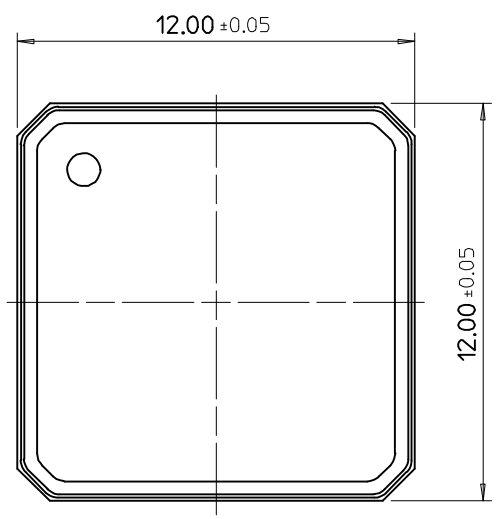

16-DIPH-300

144-FBGA-1010-ASAT

Dimensions in Millimeters

144-FBGA-12.00x12.00

Dimensions in Millimeters

144-FBGA-1212-AN

Dimensions in Millimeters

TOP VIEW

BOTTOM VIEW

160-FBGA-1212-AN

Dimensions in Millimeters

TOP VIEW

BOTTOM VIEW

165-FBGA-13.00x15.00

165-FBGA-15.00x17.00

Dimensions in Millimeters

180-FBGA-1212-AN

Dimensions in Millimeters

TOP VIEW

BOTTOM VIEW

208-FBGA-1212-AN

Dimensions in Millimeters
(TAPE BASE)

TOP VIEW

BOTTOM VIEW

A1 INDICATOR
(NO BALL)

208-FBGA-1515-AN

232-FBGA-1212-AN

Dimensions in Millimeters
(TAPE BASE)

TOP VIEW

A1 INDICATOR
(NO BALL)

BOTTOM VIEW

256-FBGA-1717-ASAT