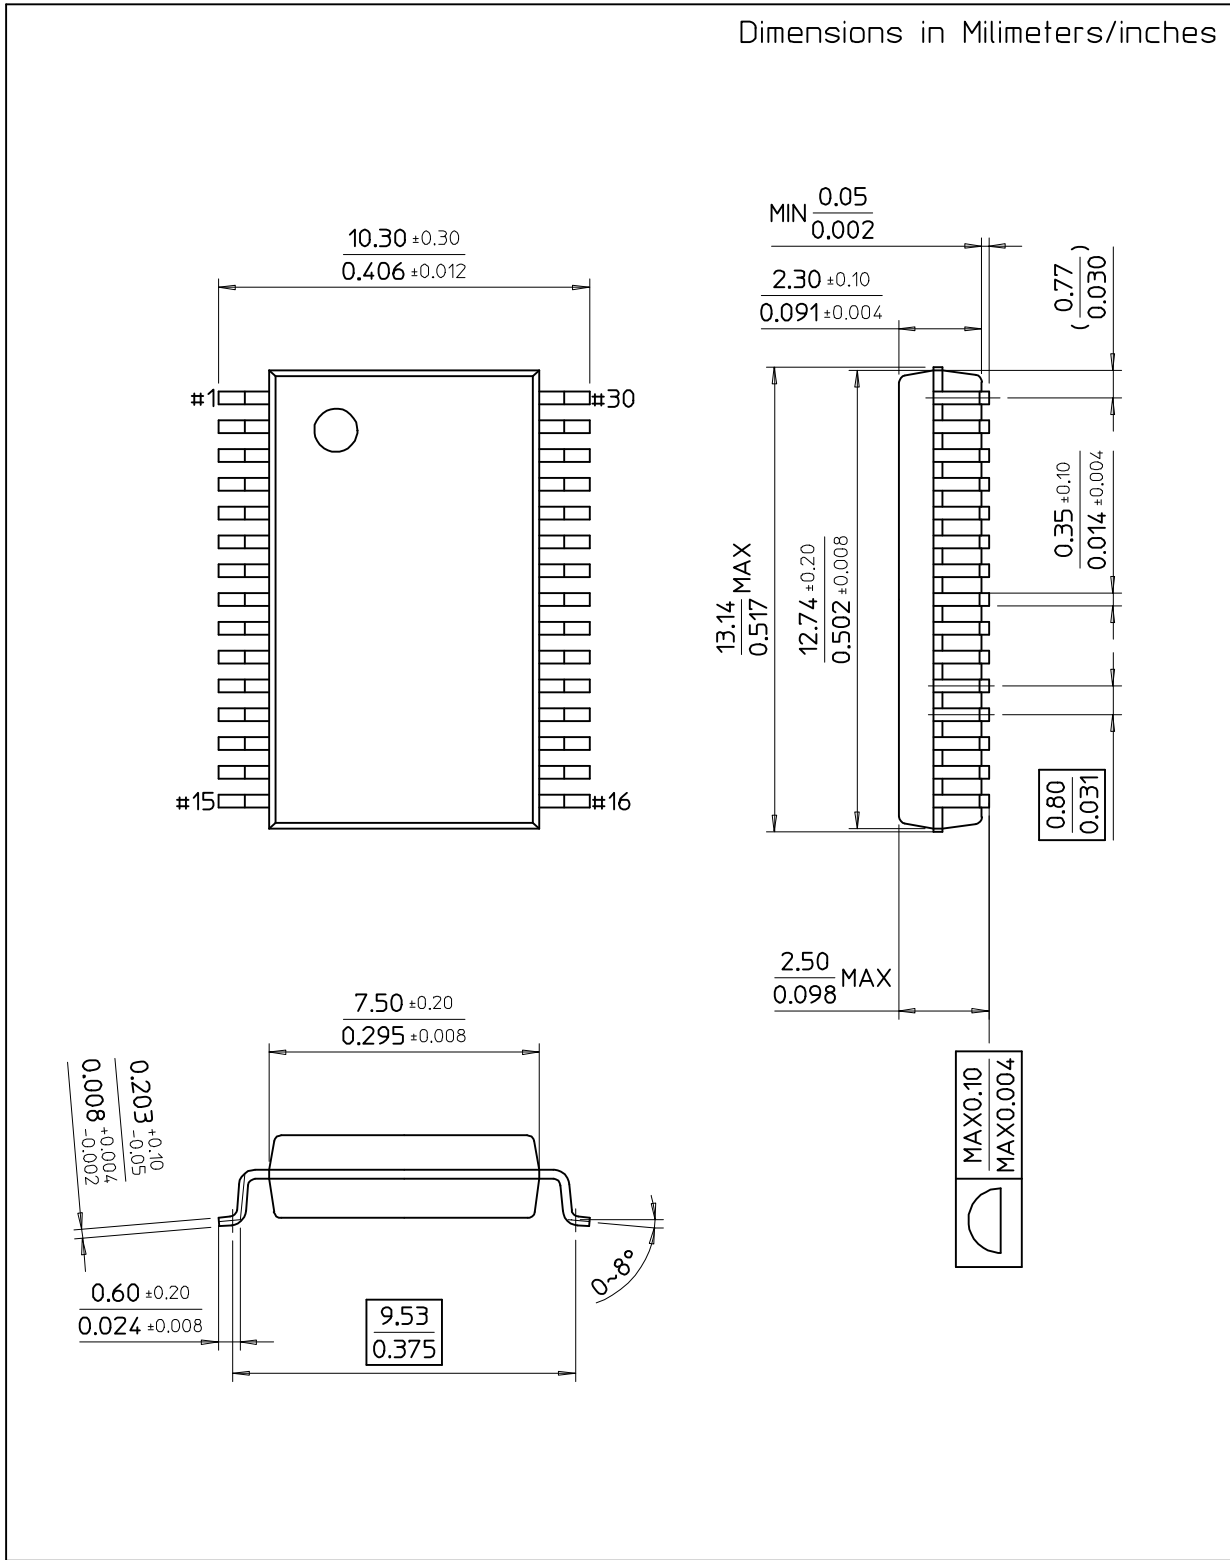

30-SSOP-375

Dimensions in Millimeters/inches