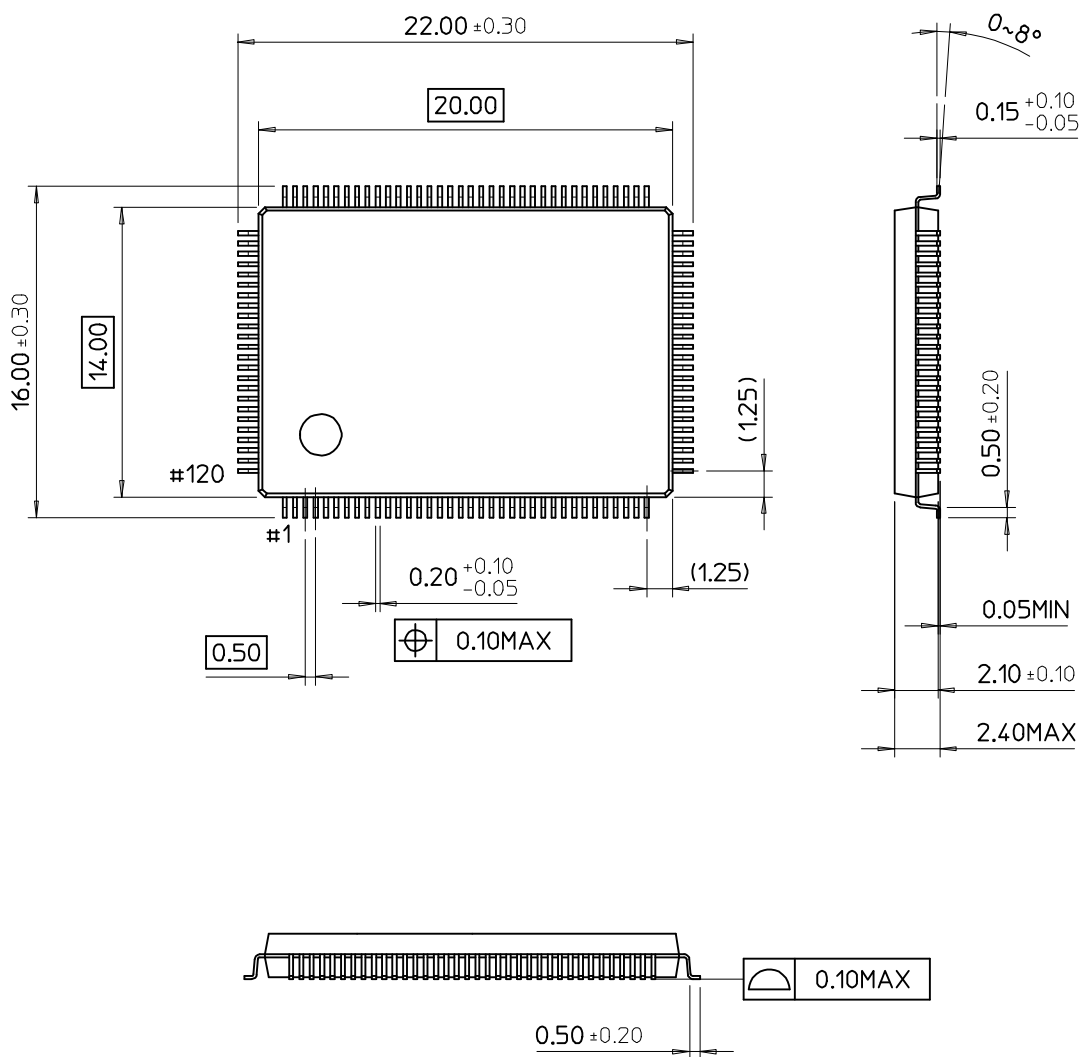

Dimensions in Millimeters/inches

84-PLCC-SQ

Dimensions in Millimeters/inches

24-QFN-3.5X4.5-CP

Dimensions in Millimeters

TOP VIEW

BOTTOM VIEW

100-QFP-1420B

Dimensions in Millimeters

100-QFP-1420C

Dimensions in Millimeters

120-QFP-1420

Dimensions in Millimeters

128-QFP-1420-AN

Dimensions in Millimeters

128-QFP-1420A

Dimensions in Millimeters

128-QFP-2828-AN

Dimensions in Millimeters

128-SPQ-2828R

Dimensions in Millimeters

144-QFP-2828-AN

Dimensions in Millimeters

160-QFP-2828-AN1