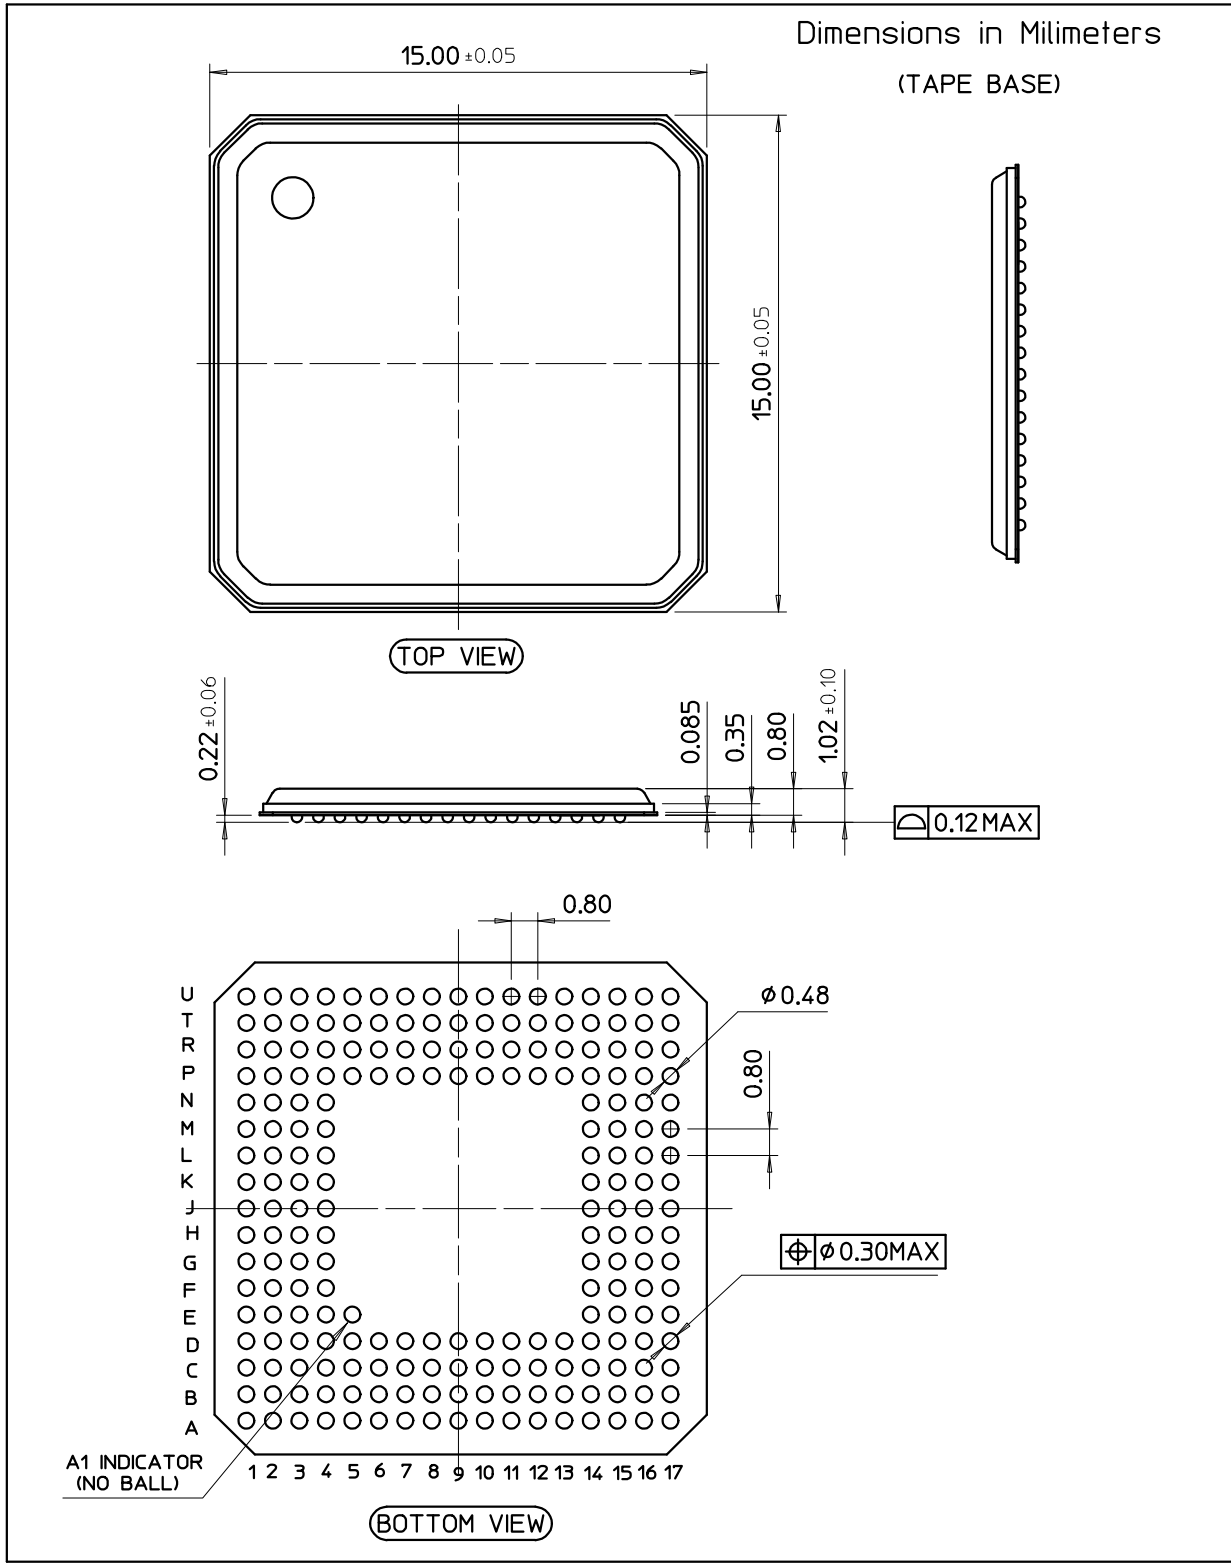

208-FBGA-1515-AN