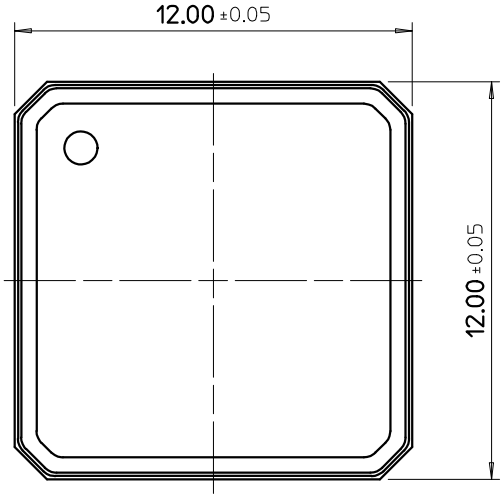

BOTTOM VIEW

160-FBGA-1212-AN

Dimensions in Millimeters

TOP VIEW

BOTTOM VIEW

165-FBGA-13.00x15.00

165-FBGA-15.00x17.00

Dimensions in Millimeters

180-FBGA-1212-AN

Dimensions in Millimeters

TOP VIEW

BOTTOM VIEW

208-FBGA-1212-AN

Dimensions in Millimeters
(TAPE BASE)

TOP VIEW

BOTTOM VIEW

A1 INDICATOR
(NO BALL)

208-FBGA-1515-AN

232-FBGA-1212-AN

Dimensions in Millimeters
(TAPE BASE)

TOP VIEW

A1 INDICATOR
(NO BALL)

BOTTOM VIEW

256-FBGA-1717-ASAT