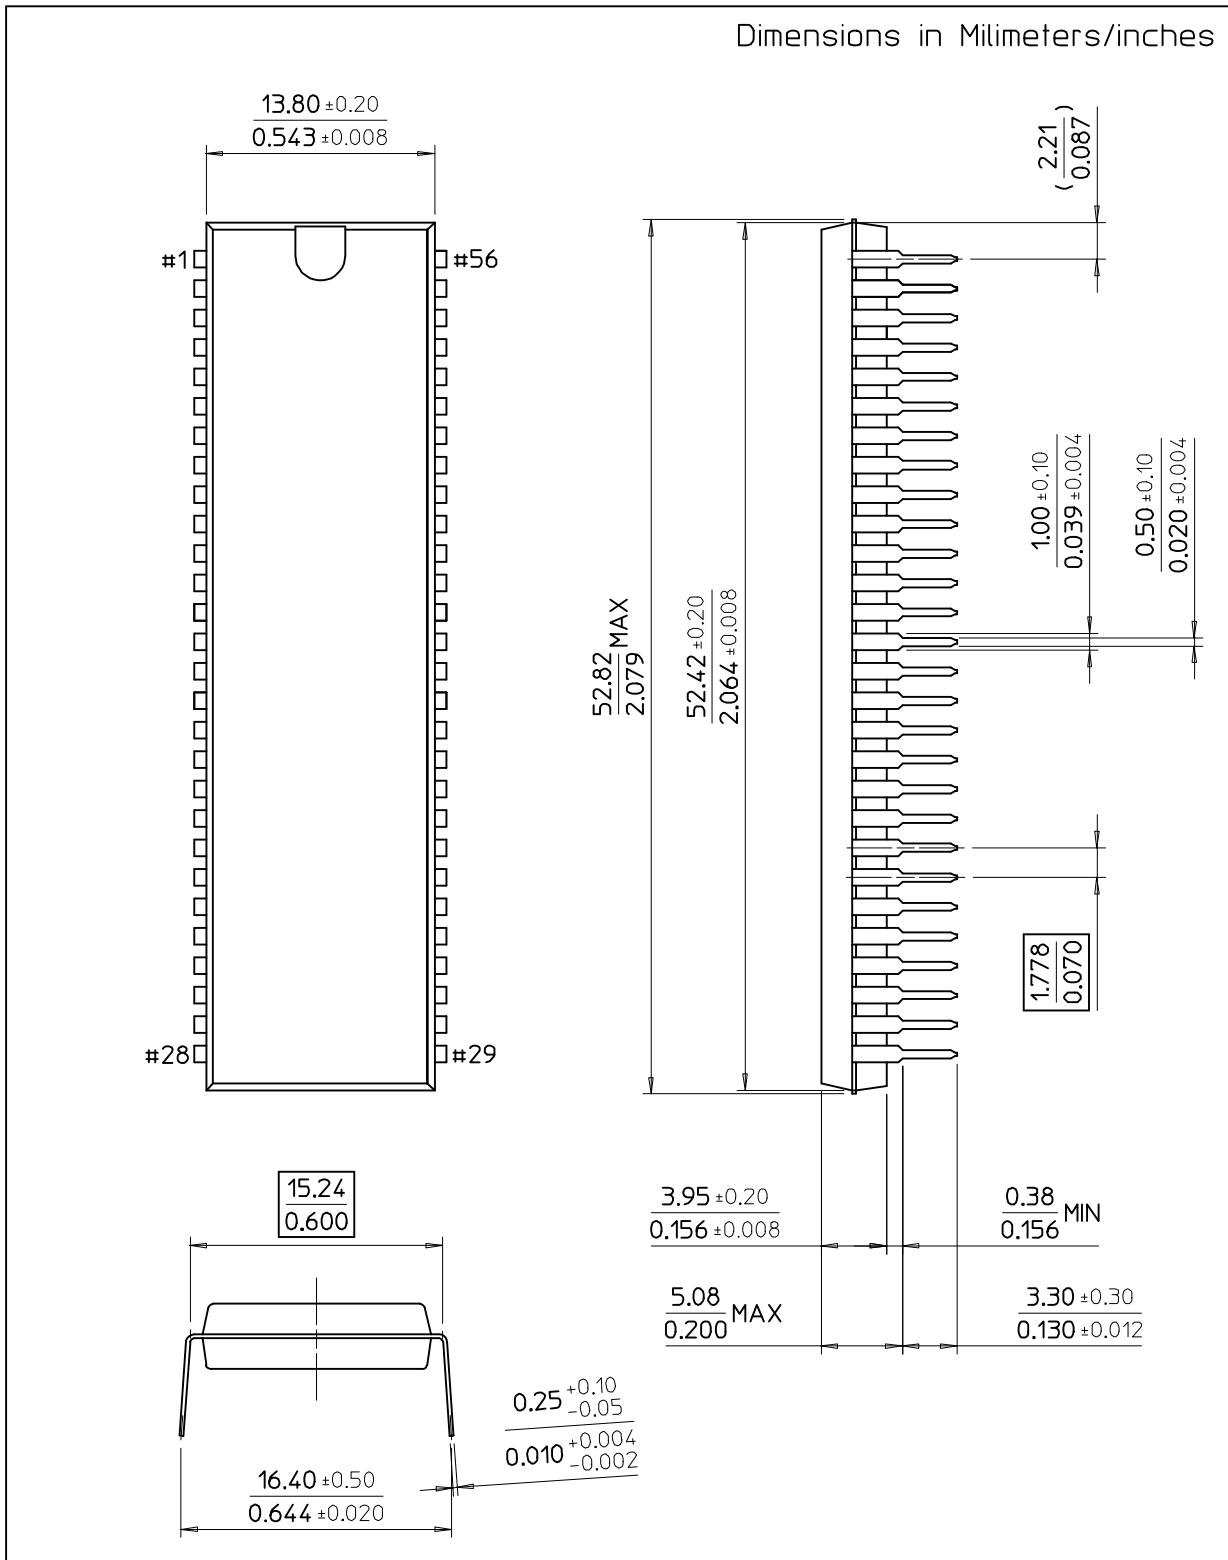

Dimensions in Millimeters

24-SDIP-300

Dimensions in Millimeters/inches

30-SDIP-400

Dimensions in Millimeters/inches

32-SDIP-400

Dimensions in Millimeters/inches

32-SDIPH-400

Dimensions in Millimeters/inches

42-SDIP-600

Dimensions in Millimeters/inches

48-SDIP-600

Dimensions in Millimeters/inches

56-SDIP-600

Dimensions in Millimeters/inches

64-SDIP-750

Dimensions in Millimeters/inches

SMART MEDIA-1828

Dimensions in Millimeters

SMART MEDIA-2836

Dimensions in Millimeters

26(24)-SOJ-300

26(24)-SOJ-300A

26(24)-SOJ-300B