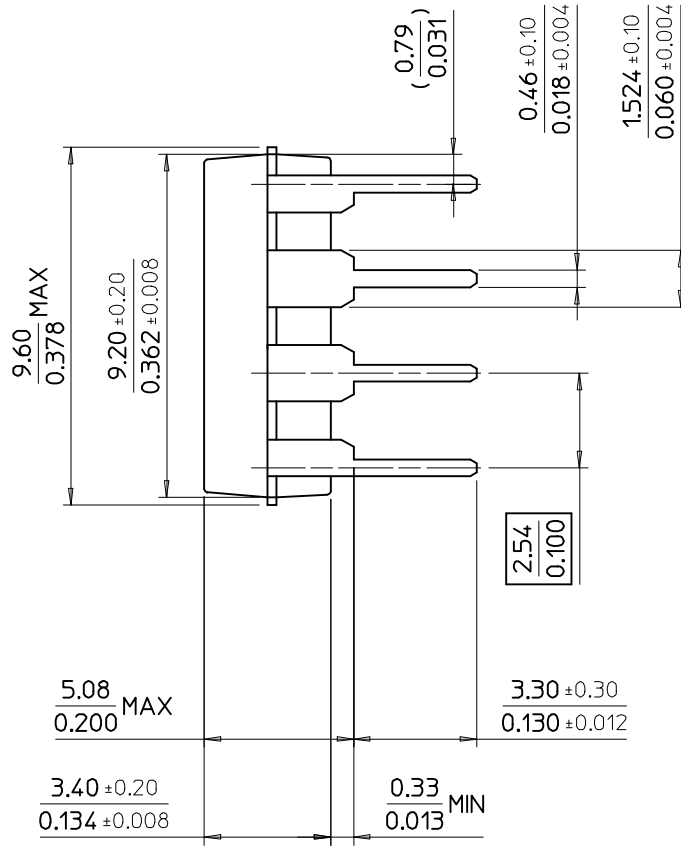

8-DIP-300

Dimensions in Millimeters/inches